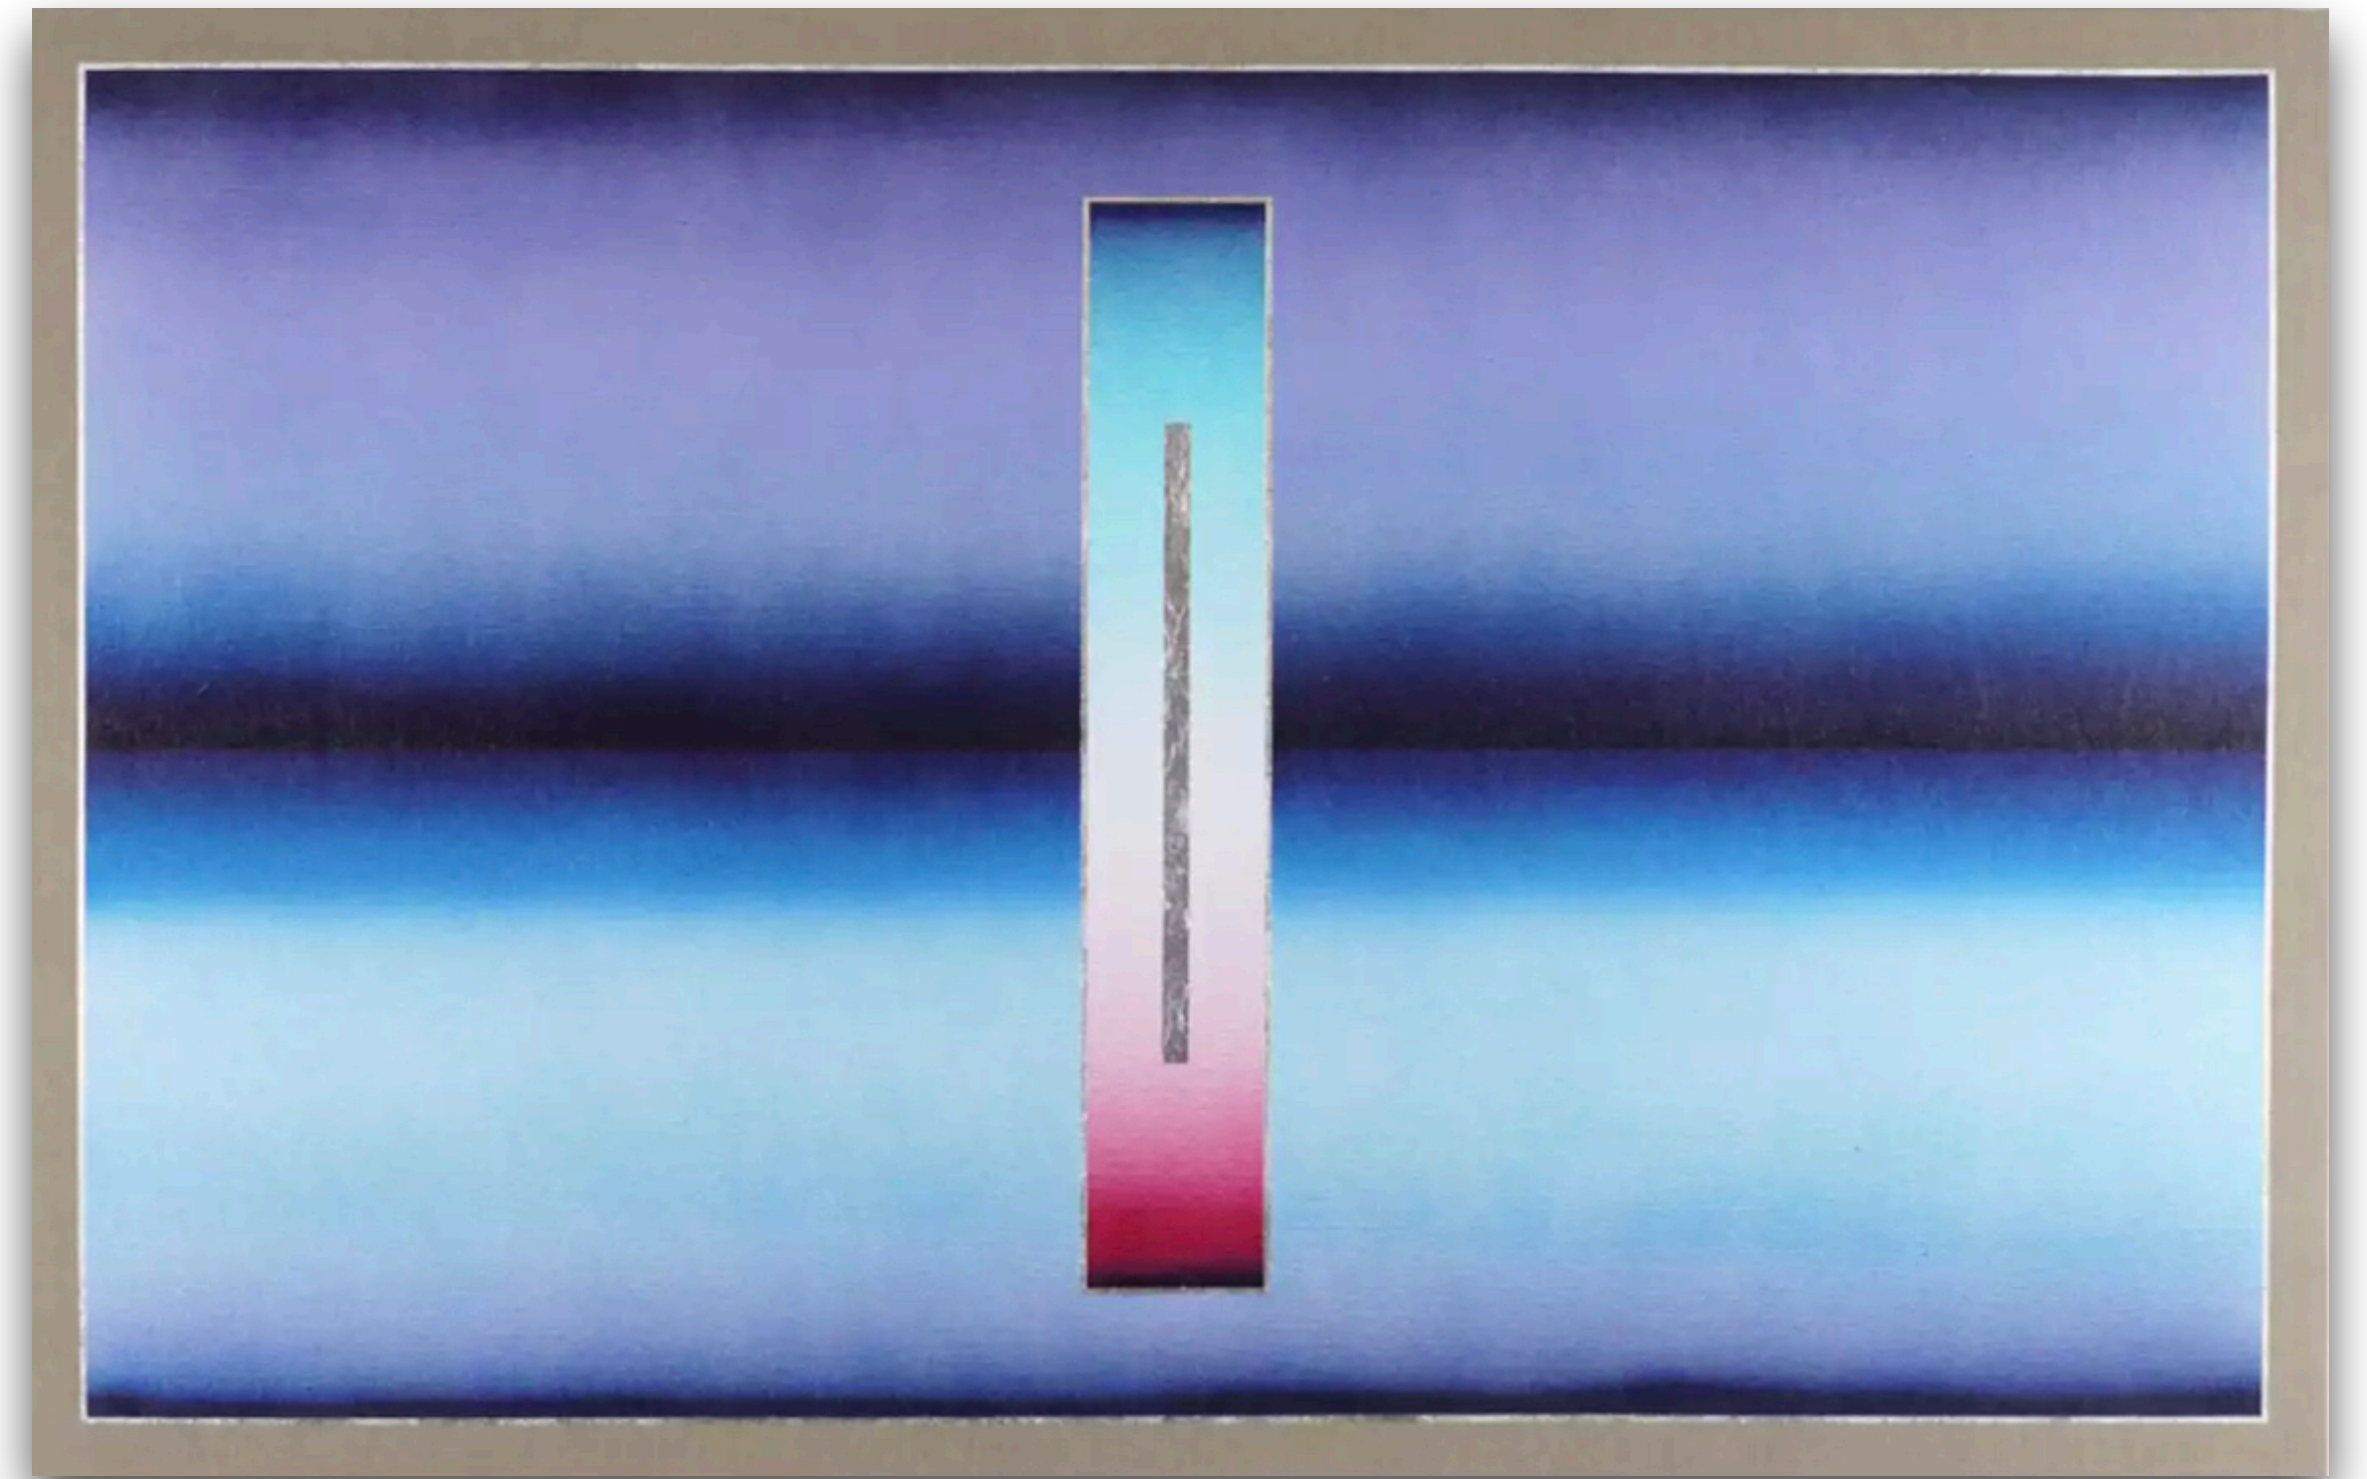

PORTAL GLYPH

**ACRYLIC AUTOMOTIVE PAINT
SILVER AND GOLD LEAF ON LINEN**

60 x 94 in

37,500 USD