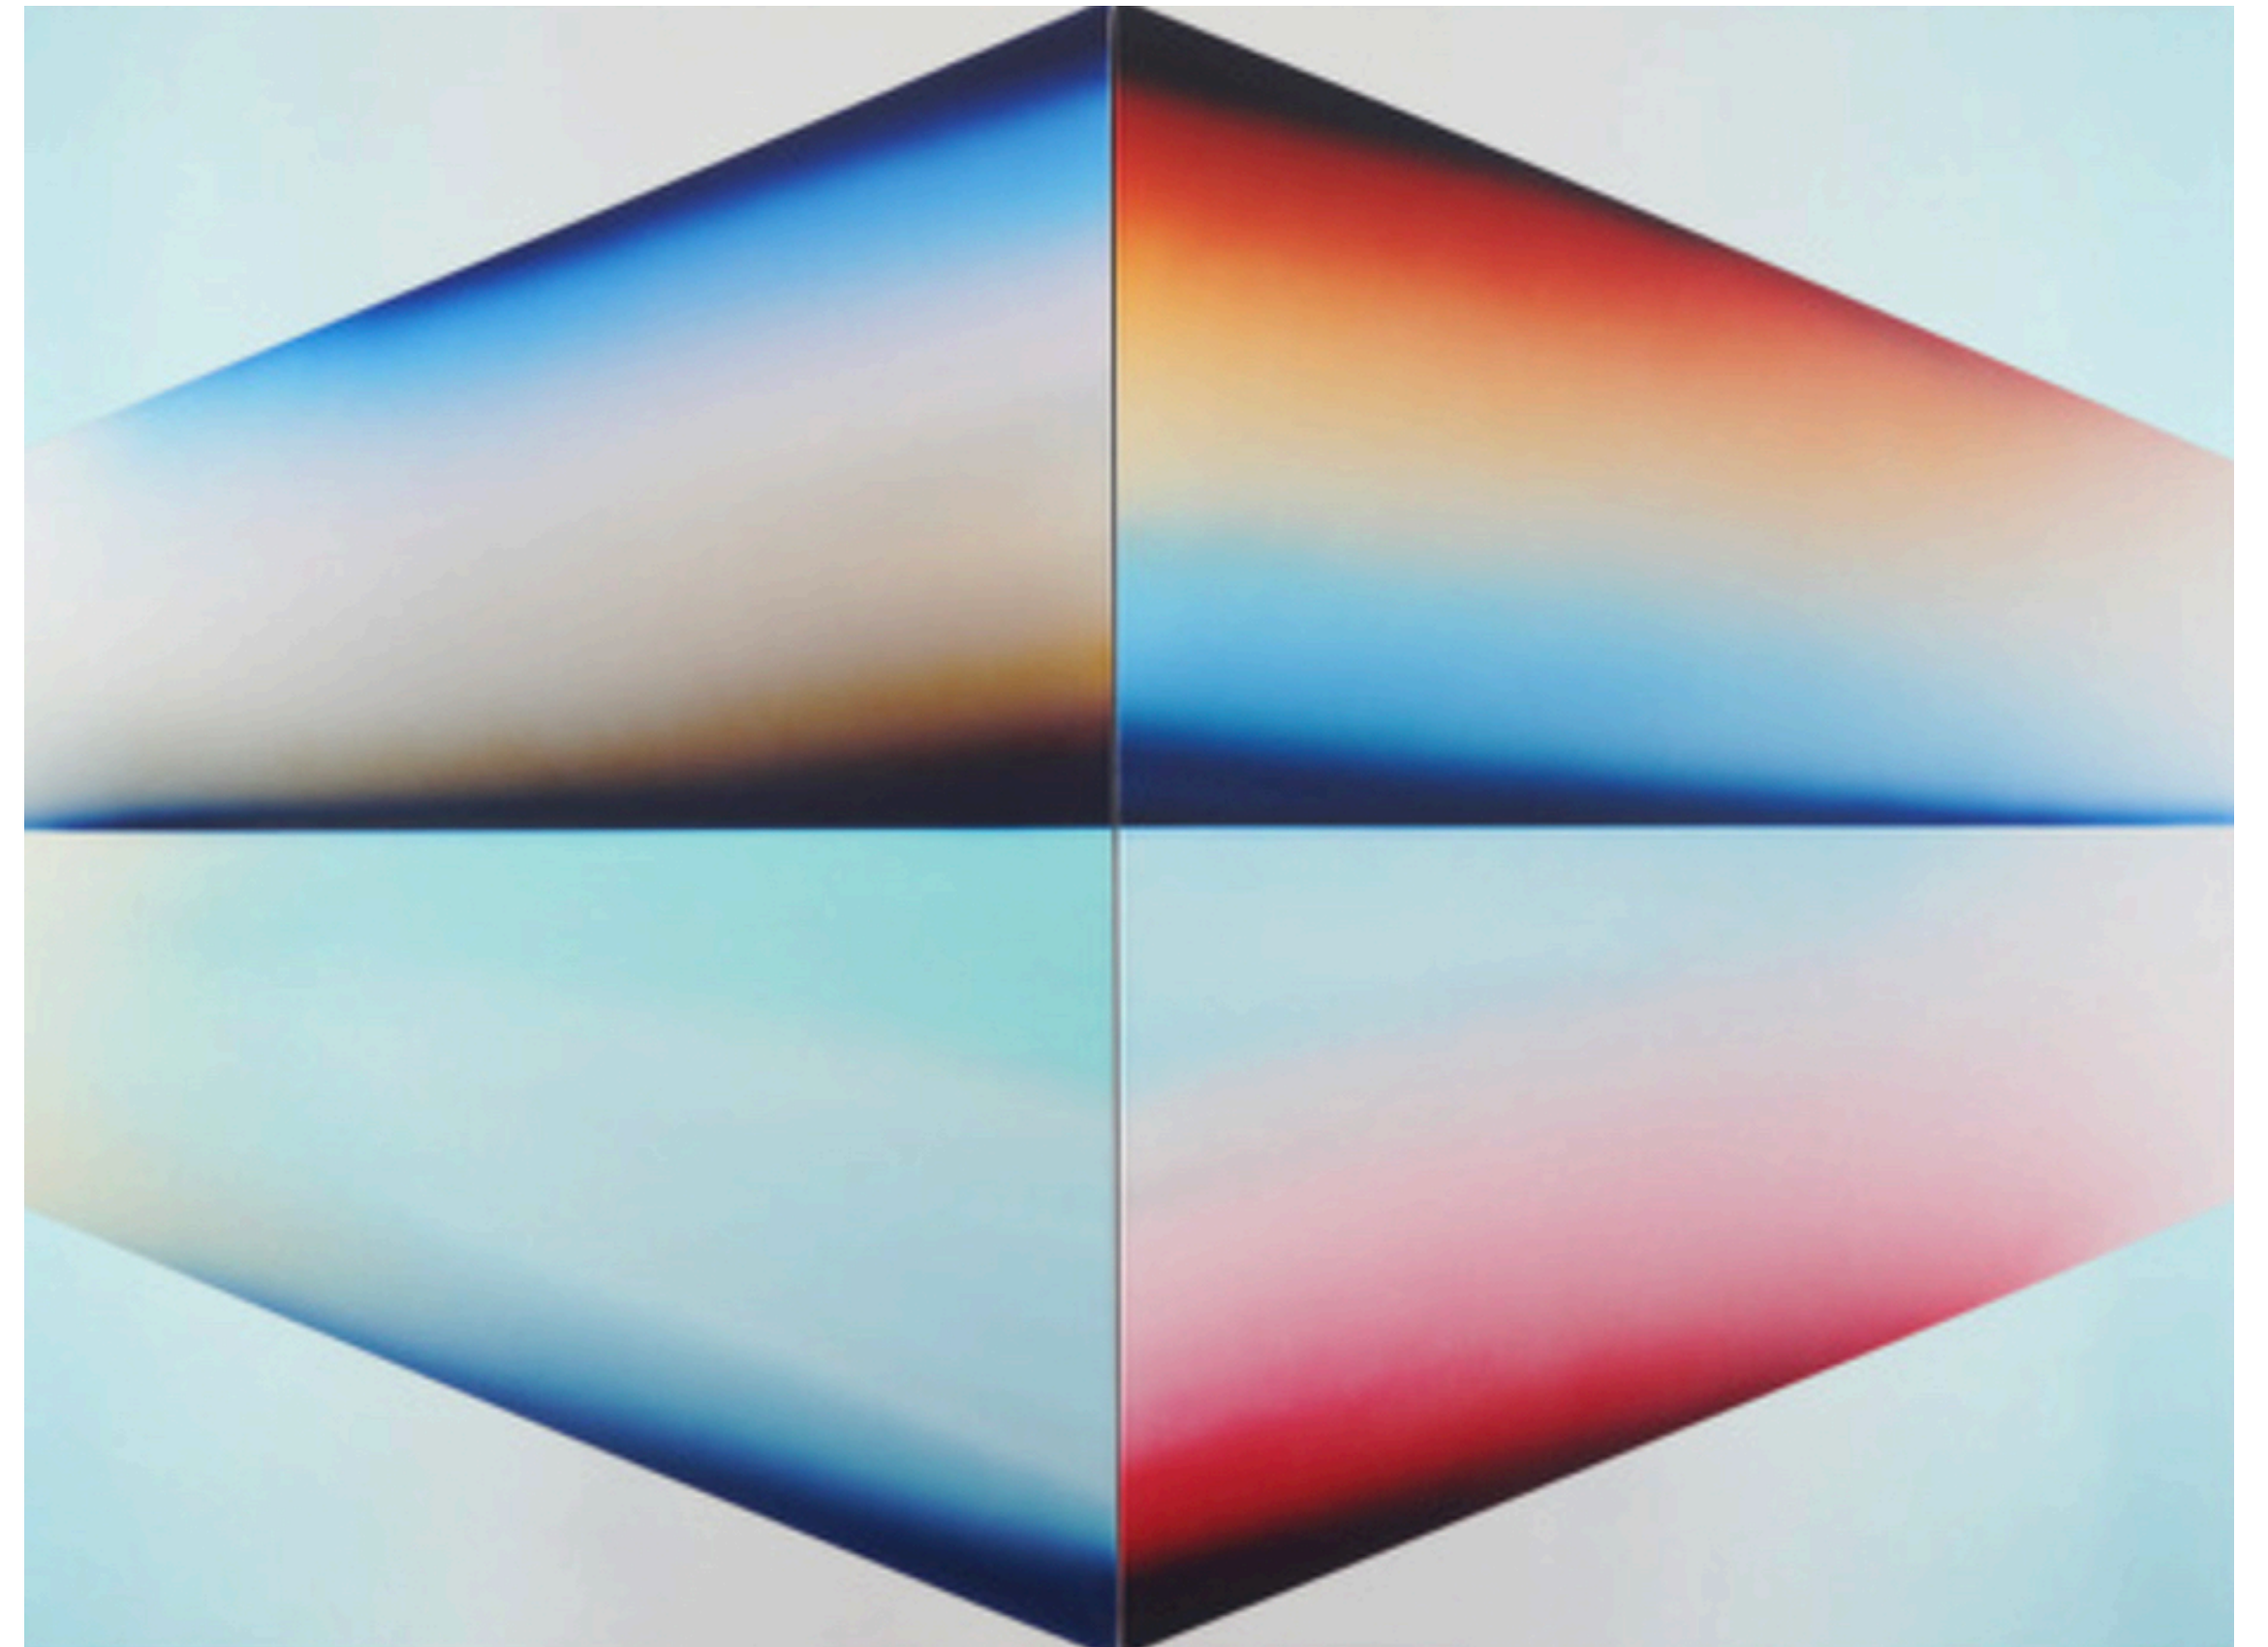

PERSPECTIVE SERIES

'PERSPECTIVE 3', 2019

ACRYLIC ON CANVAS

43 x 58 in

18,500 USD