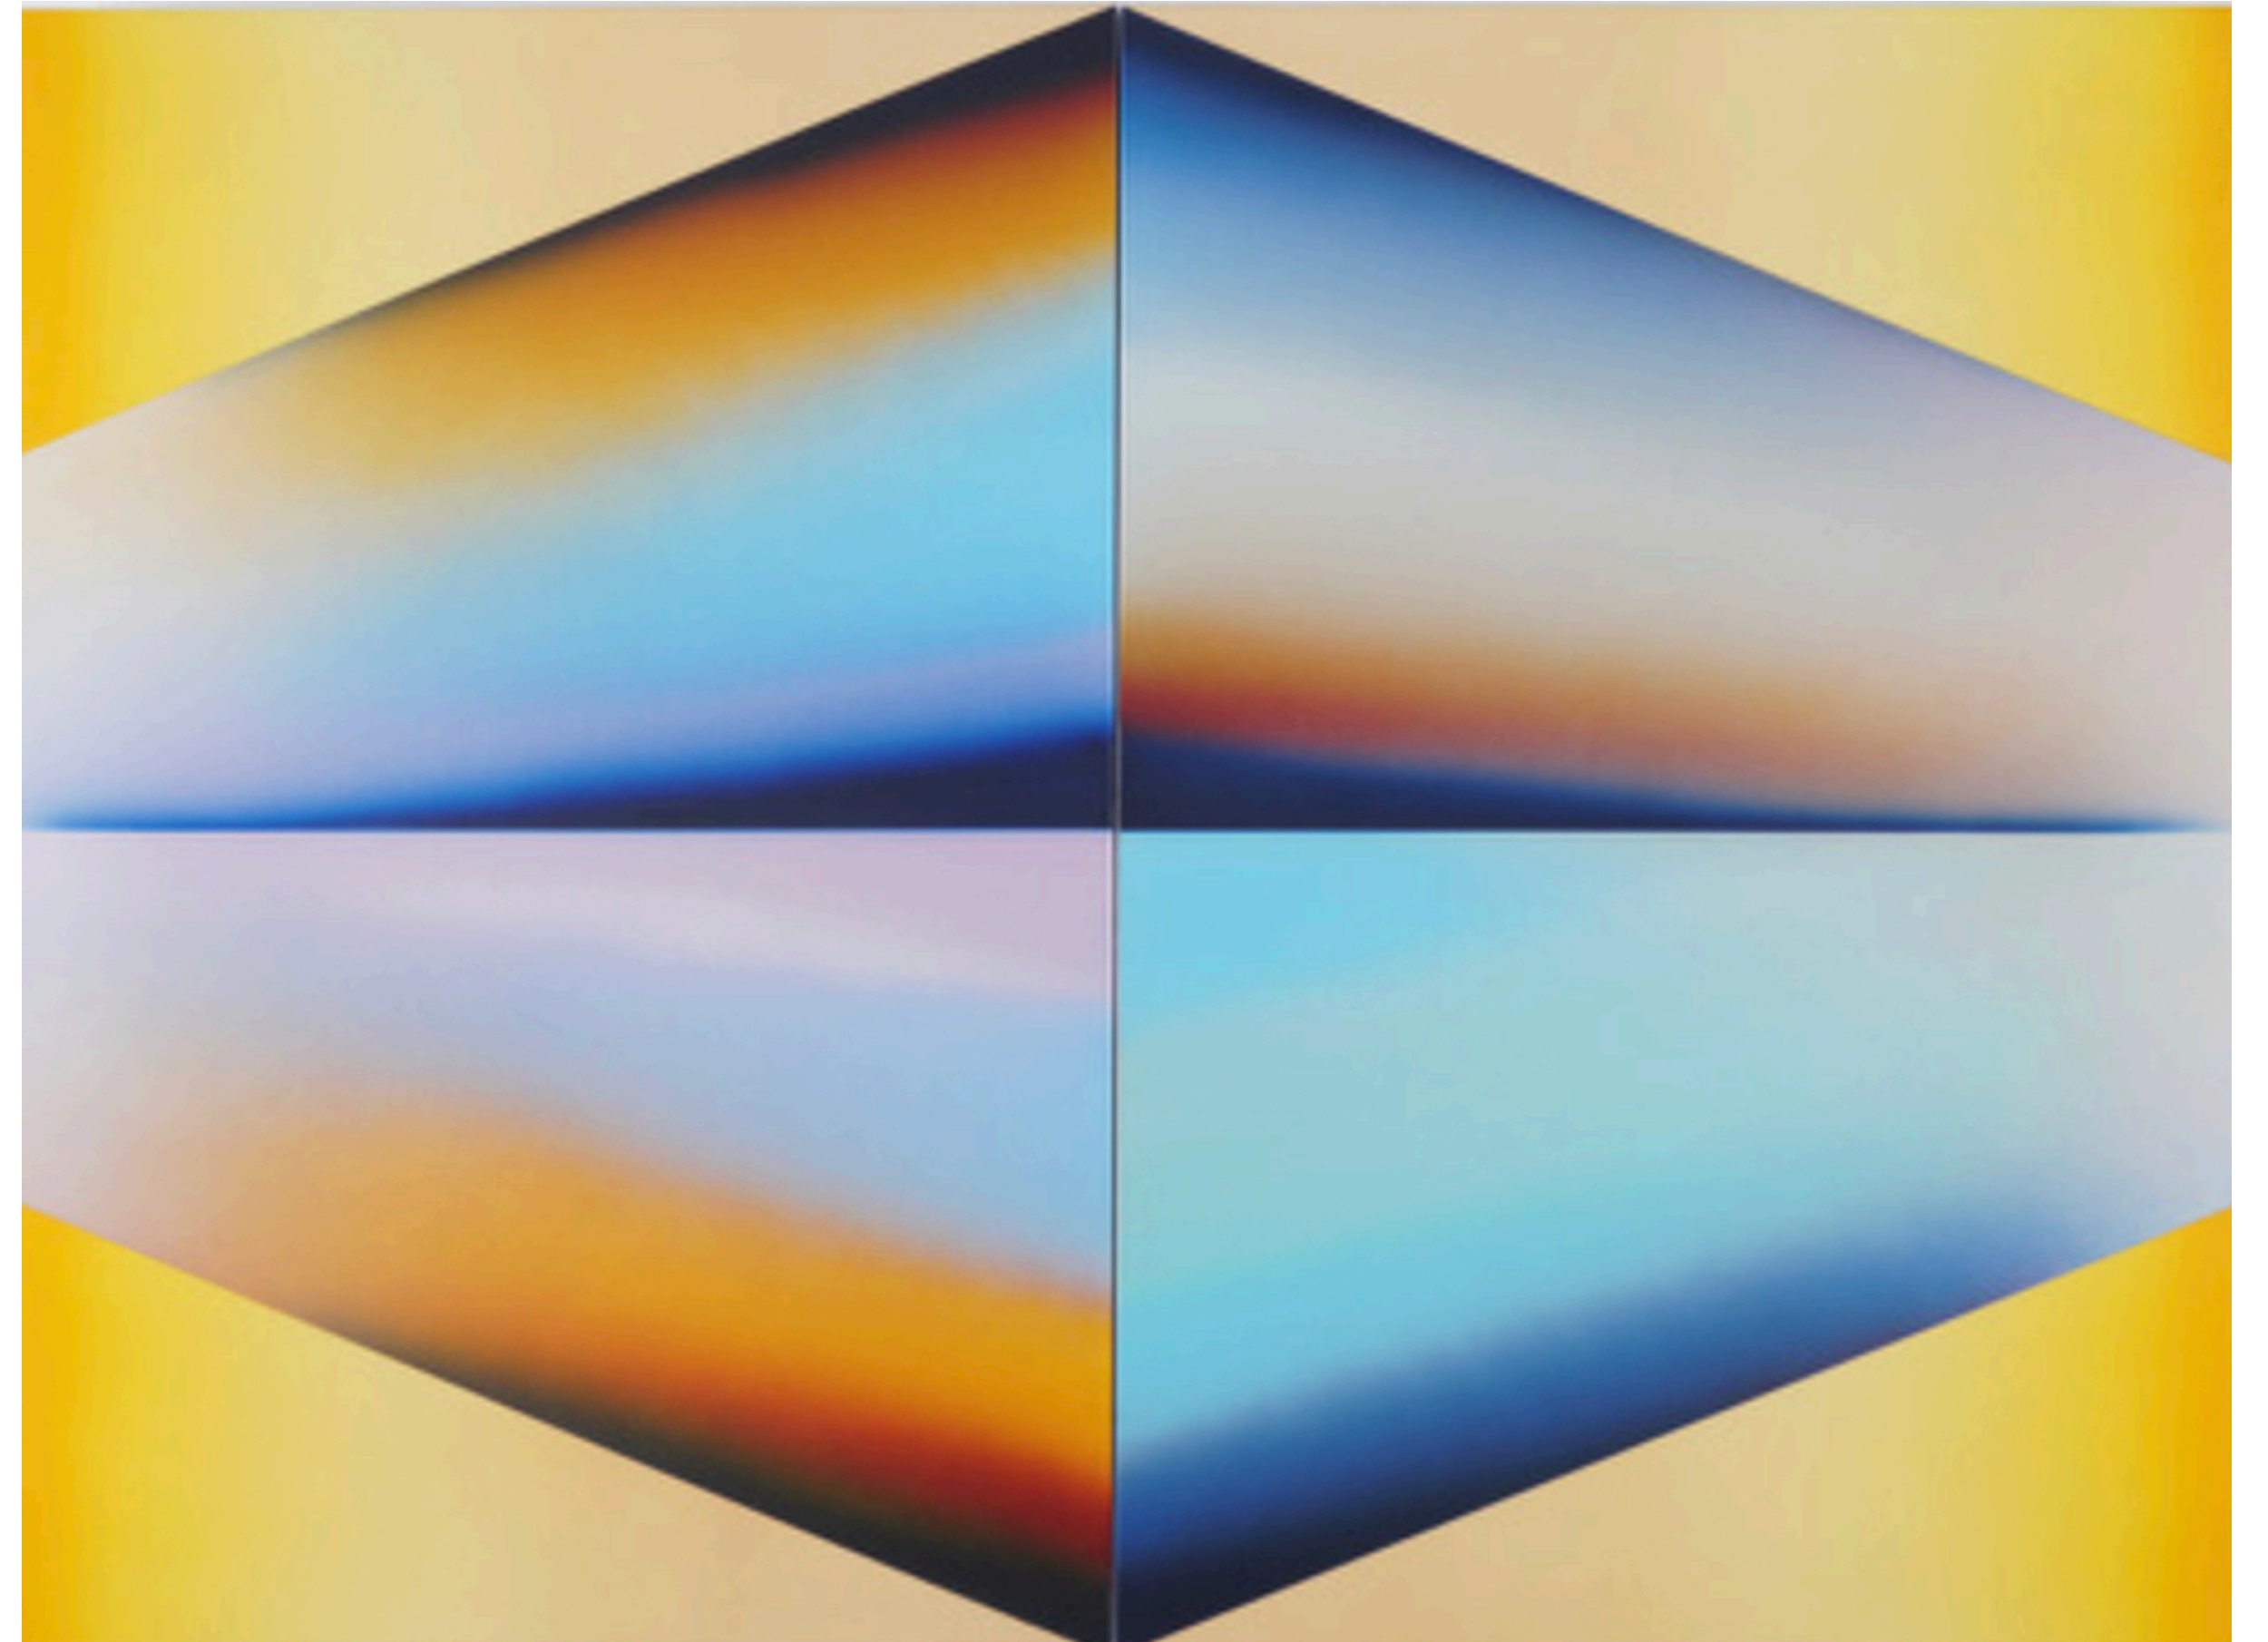

PERSPECTIVE SERIES

'PERSPECTIVE 2', 2019

ACRYLIC ON CANVAS

43 x 58 in

18,500 USD