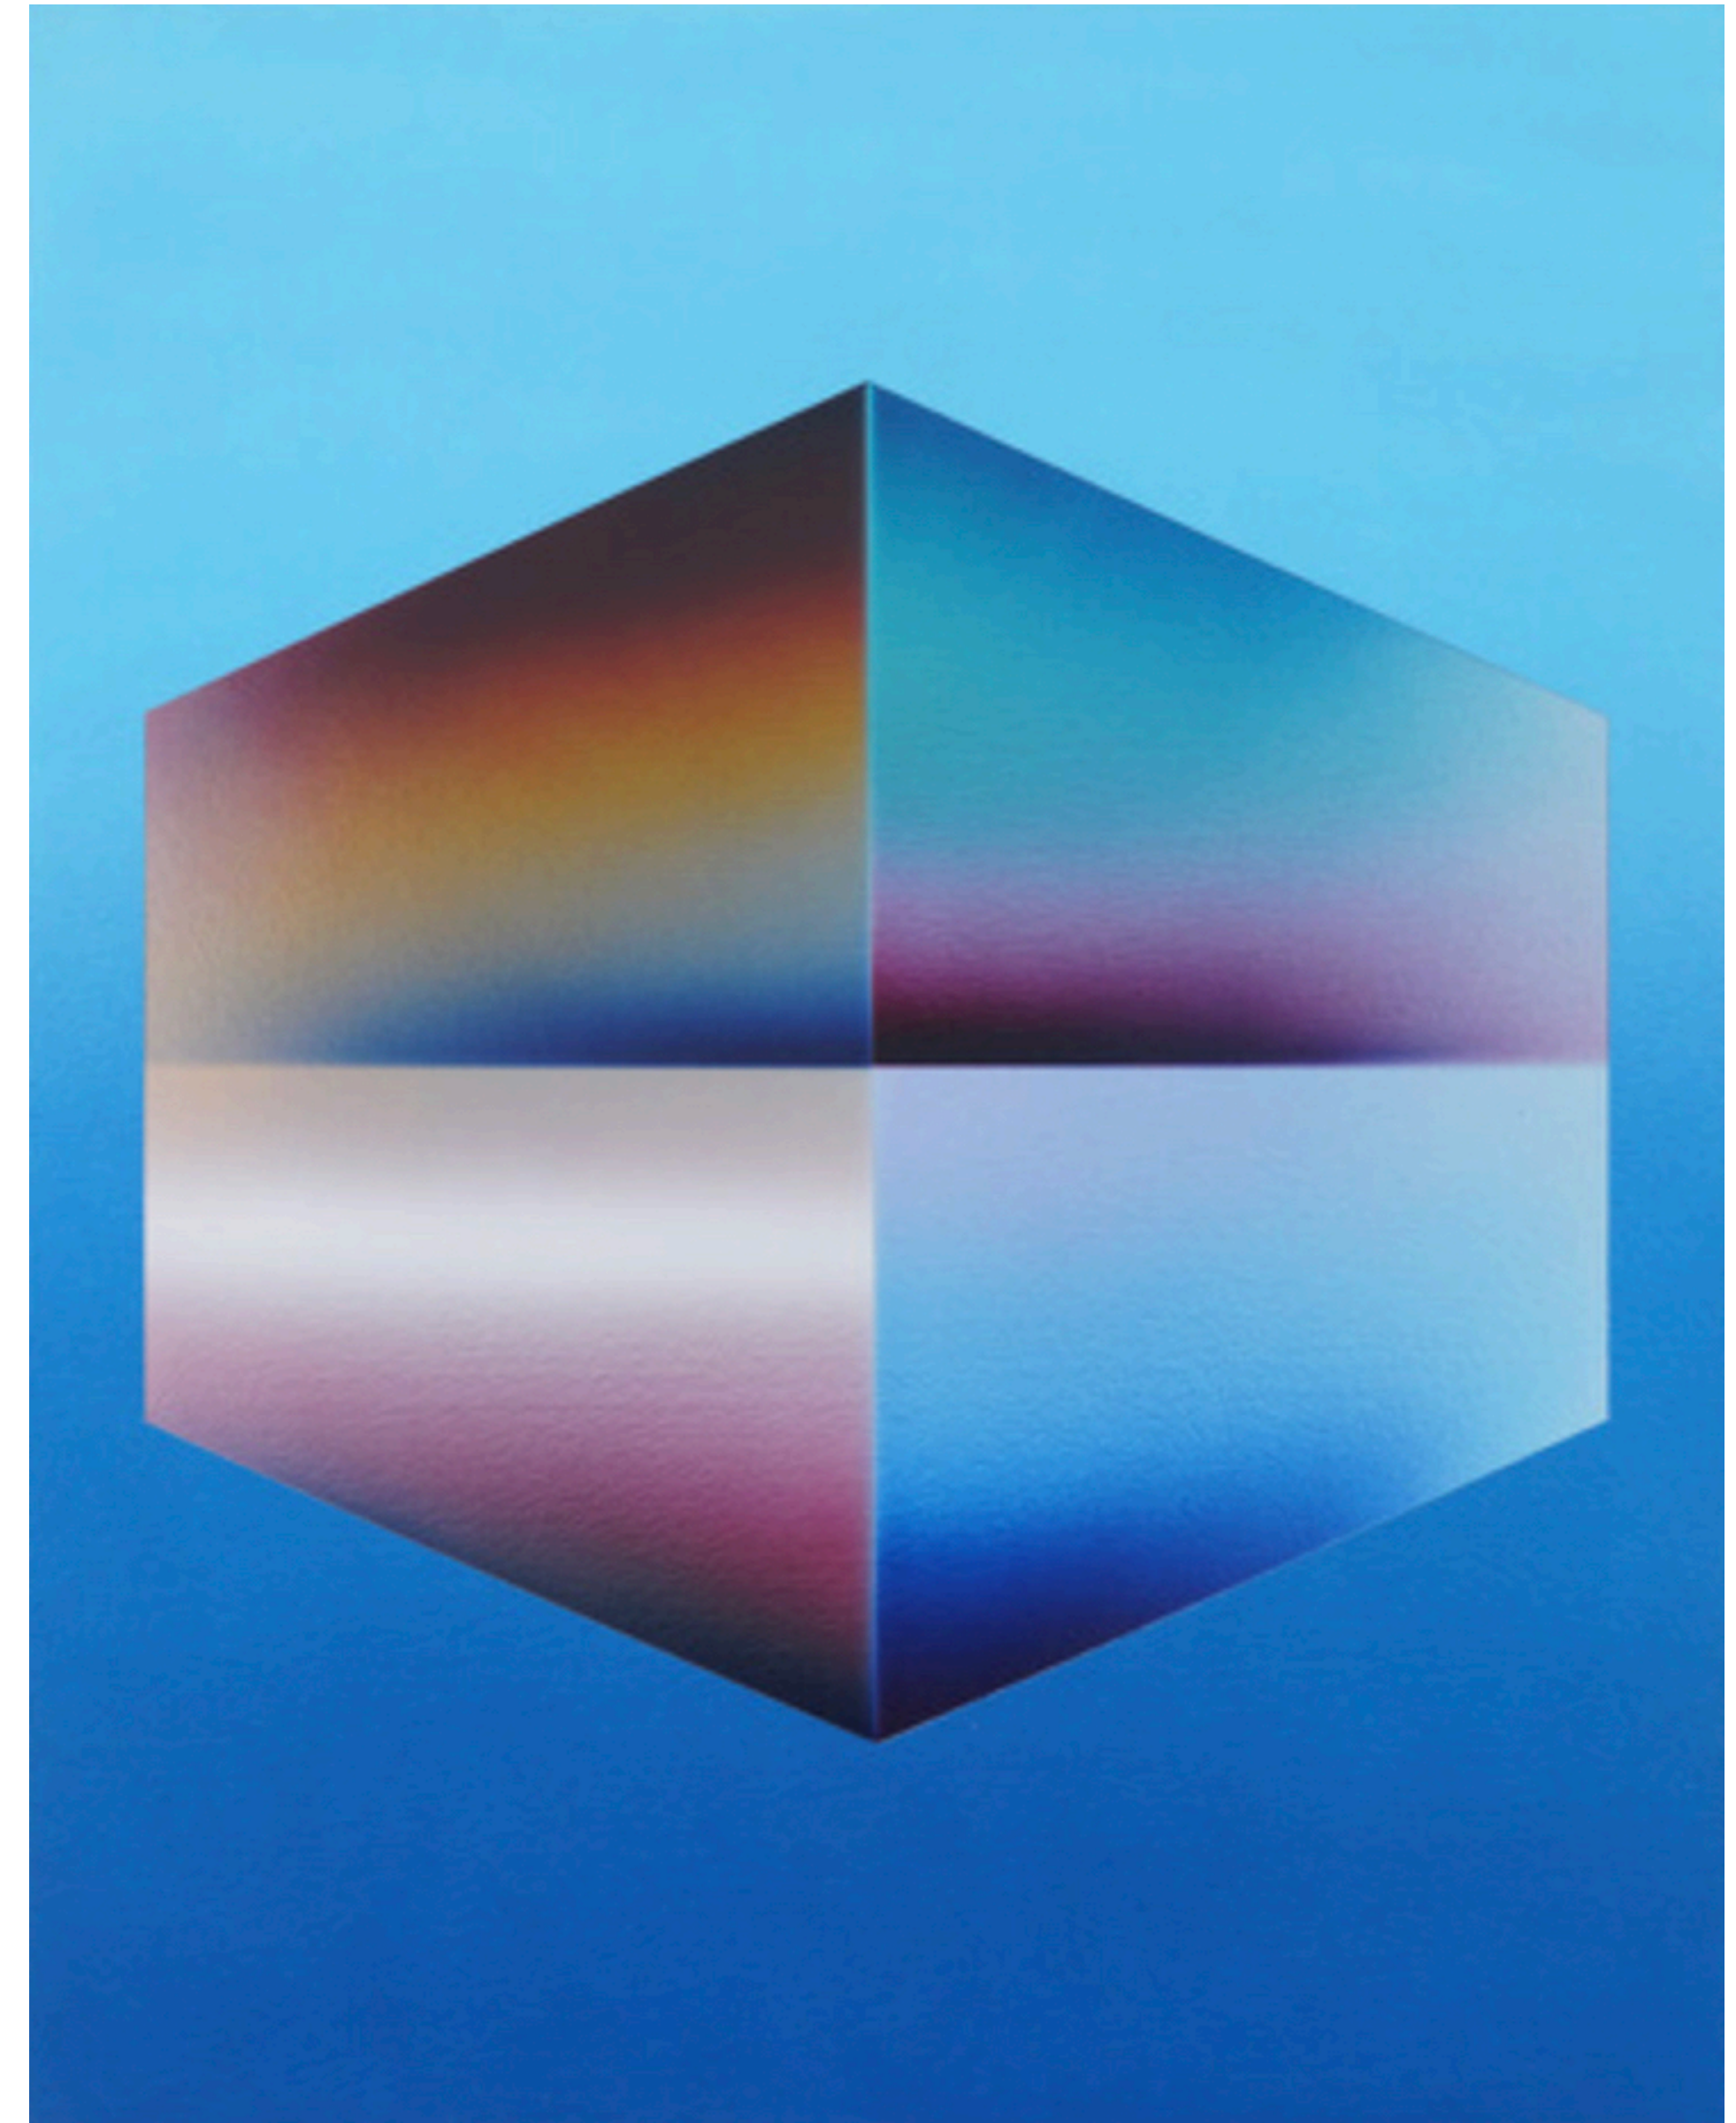

PERSPECTIVE SERIES

'PERSPECTIVE 4', 2020

ACRYLIC ON CANVAS

30 x 24 in

6,800 USD