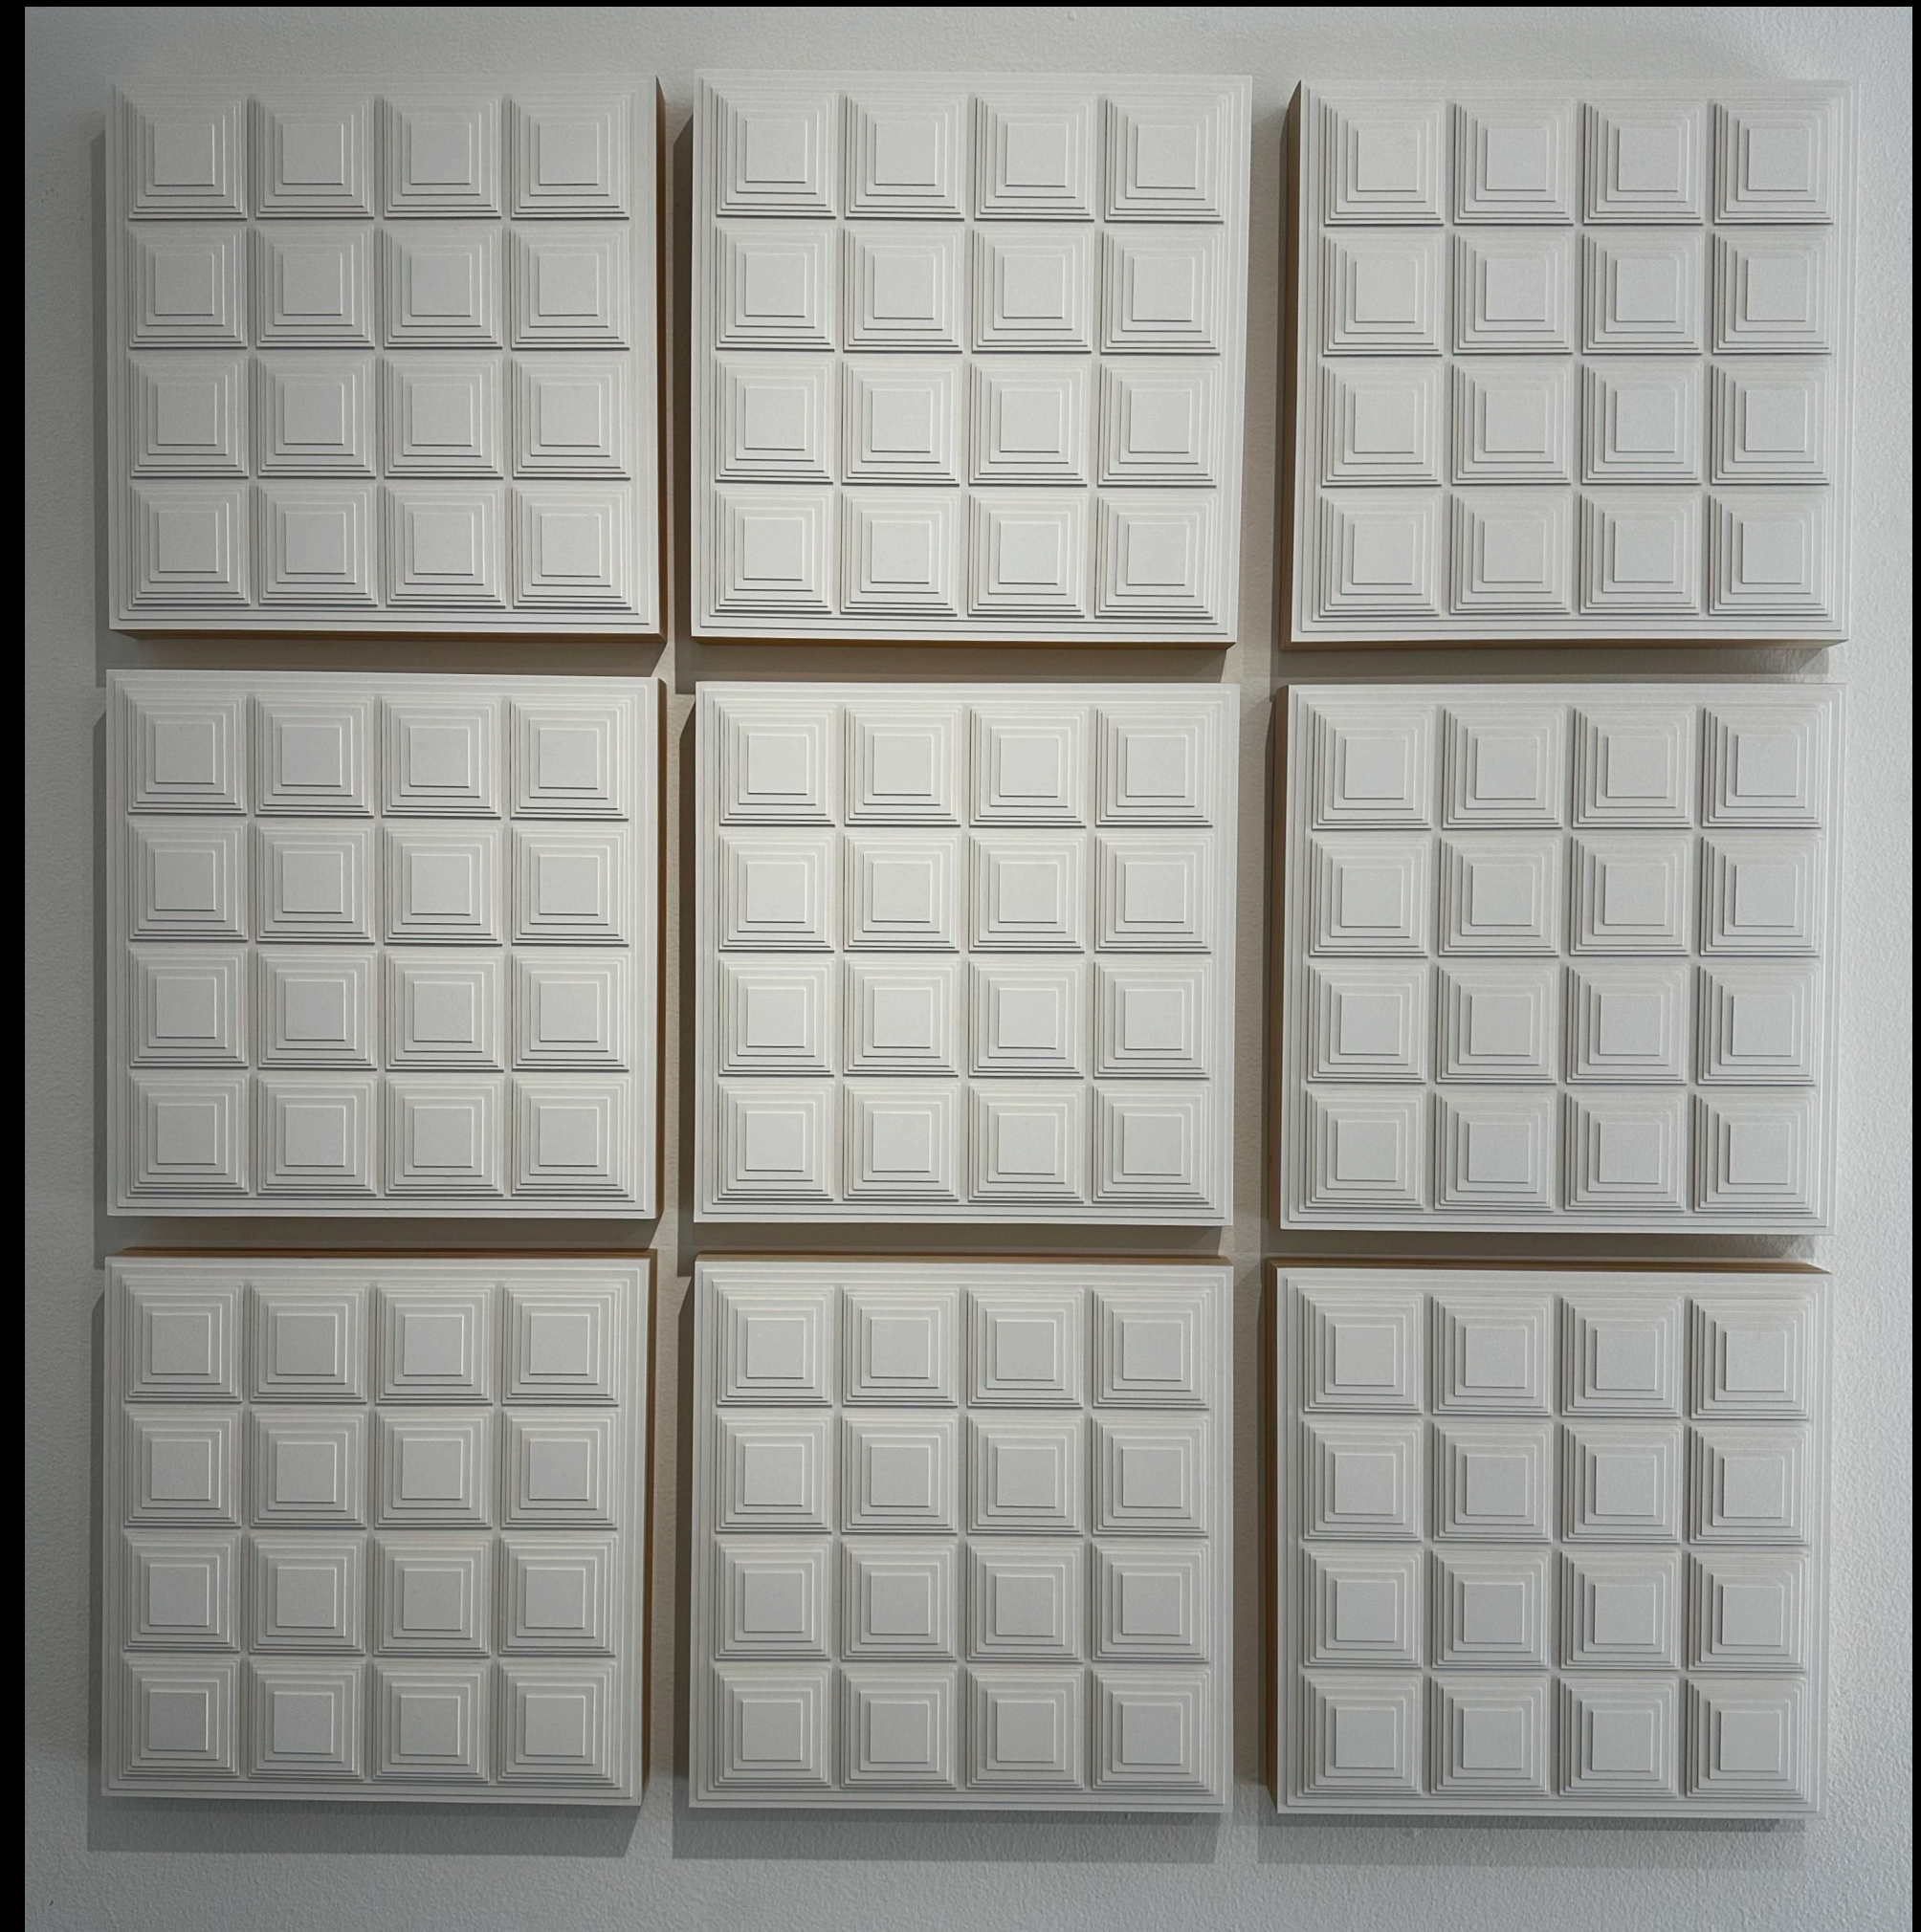

GALLERY

Decadence of Minimalism

|| Tasya van Ree ||

Tasya van Ree

THE ANCIENT FRAGMENT OF RESONANCE

Size: 30 X 39 inches (76.2 x 99.06 cm)

Media: Illustration board

Year: 2023

Price: \$ 9,800 SOLD

Tasya van Ree

SYMBOL OF PERMANENCE

Size: 30 X 35 inches (76.2 x 88.9 cm)

Media: Illustration board

Year: 2023

Price: \$ 9,800

Tasya van Ree

ELEMENTAL FABRIC

Size: 30 x 40 inches (76.2 x 101.6 cm)

Media: Illustration board

Year: 2023

Price: \$ 9,800

Tasya van Ree

MULTIPLICITY

Size: 45 X 45 inches (114.3 x 114.3 cm)

Media: Illustration board on wood panel

Year: 2023

Price: \$ 8,000 full installation

Price: \$ 9,00 for one square (SOLD; one)

Tasya van Ree

UNITS OF MEASUREMENT

Size: 30 X 30 inches (76.2 x 76.2 cm)

Media: Illustration board on wood panel