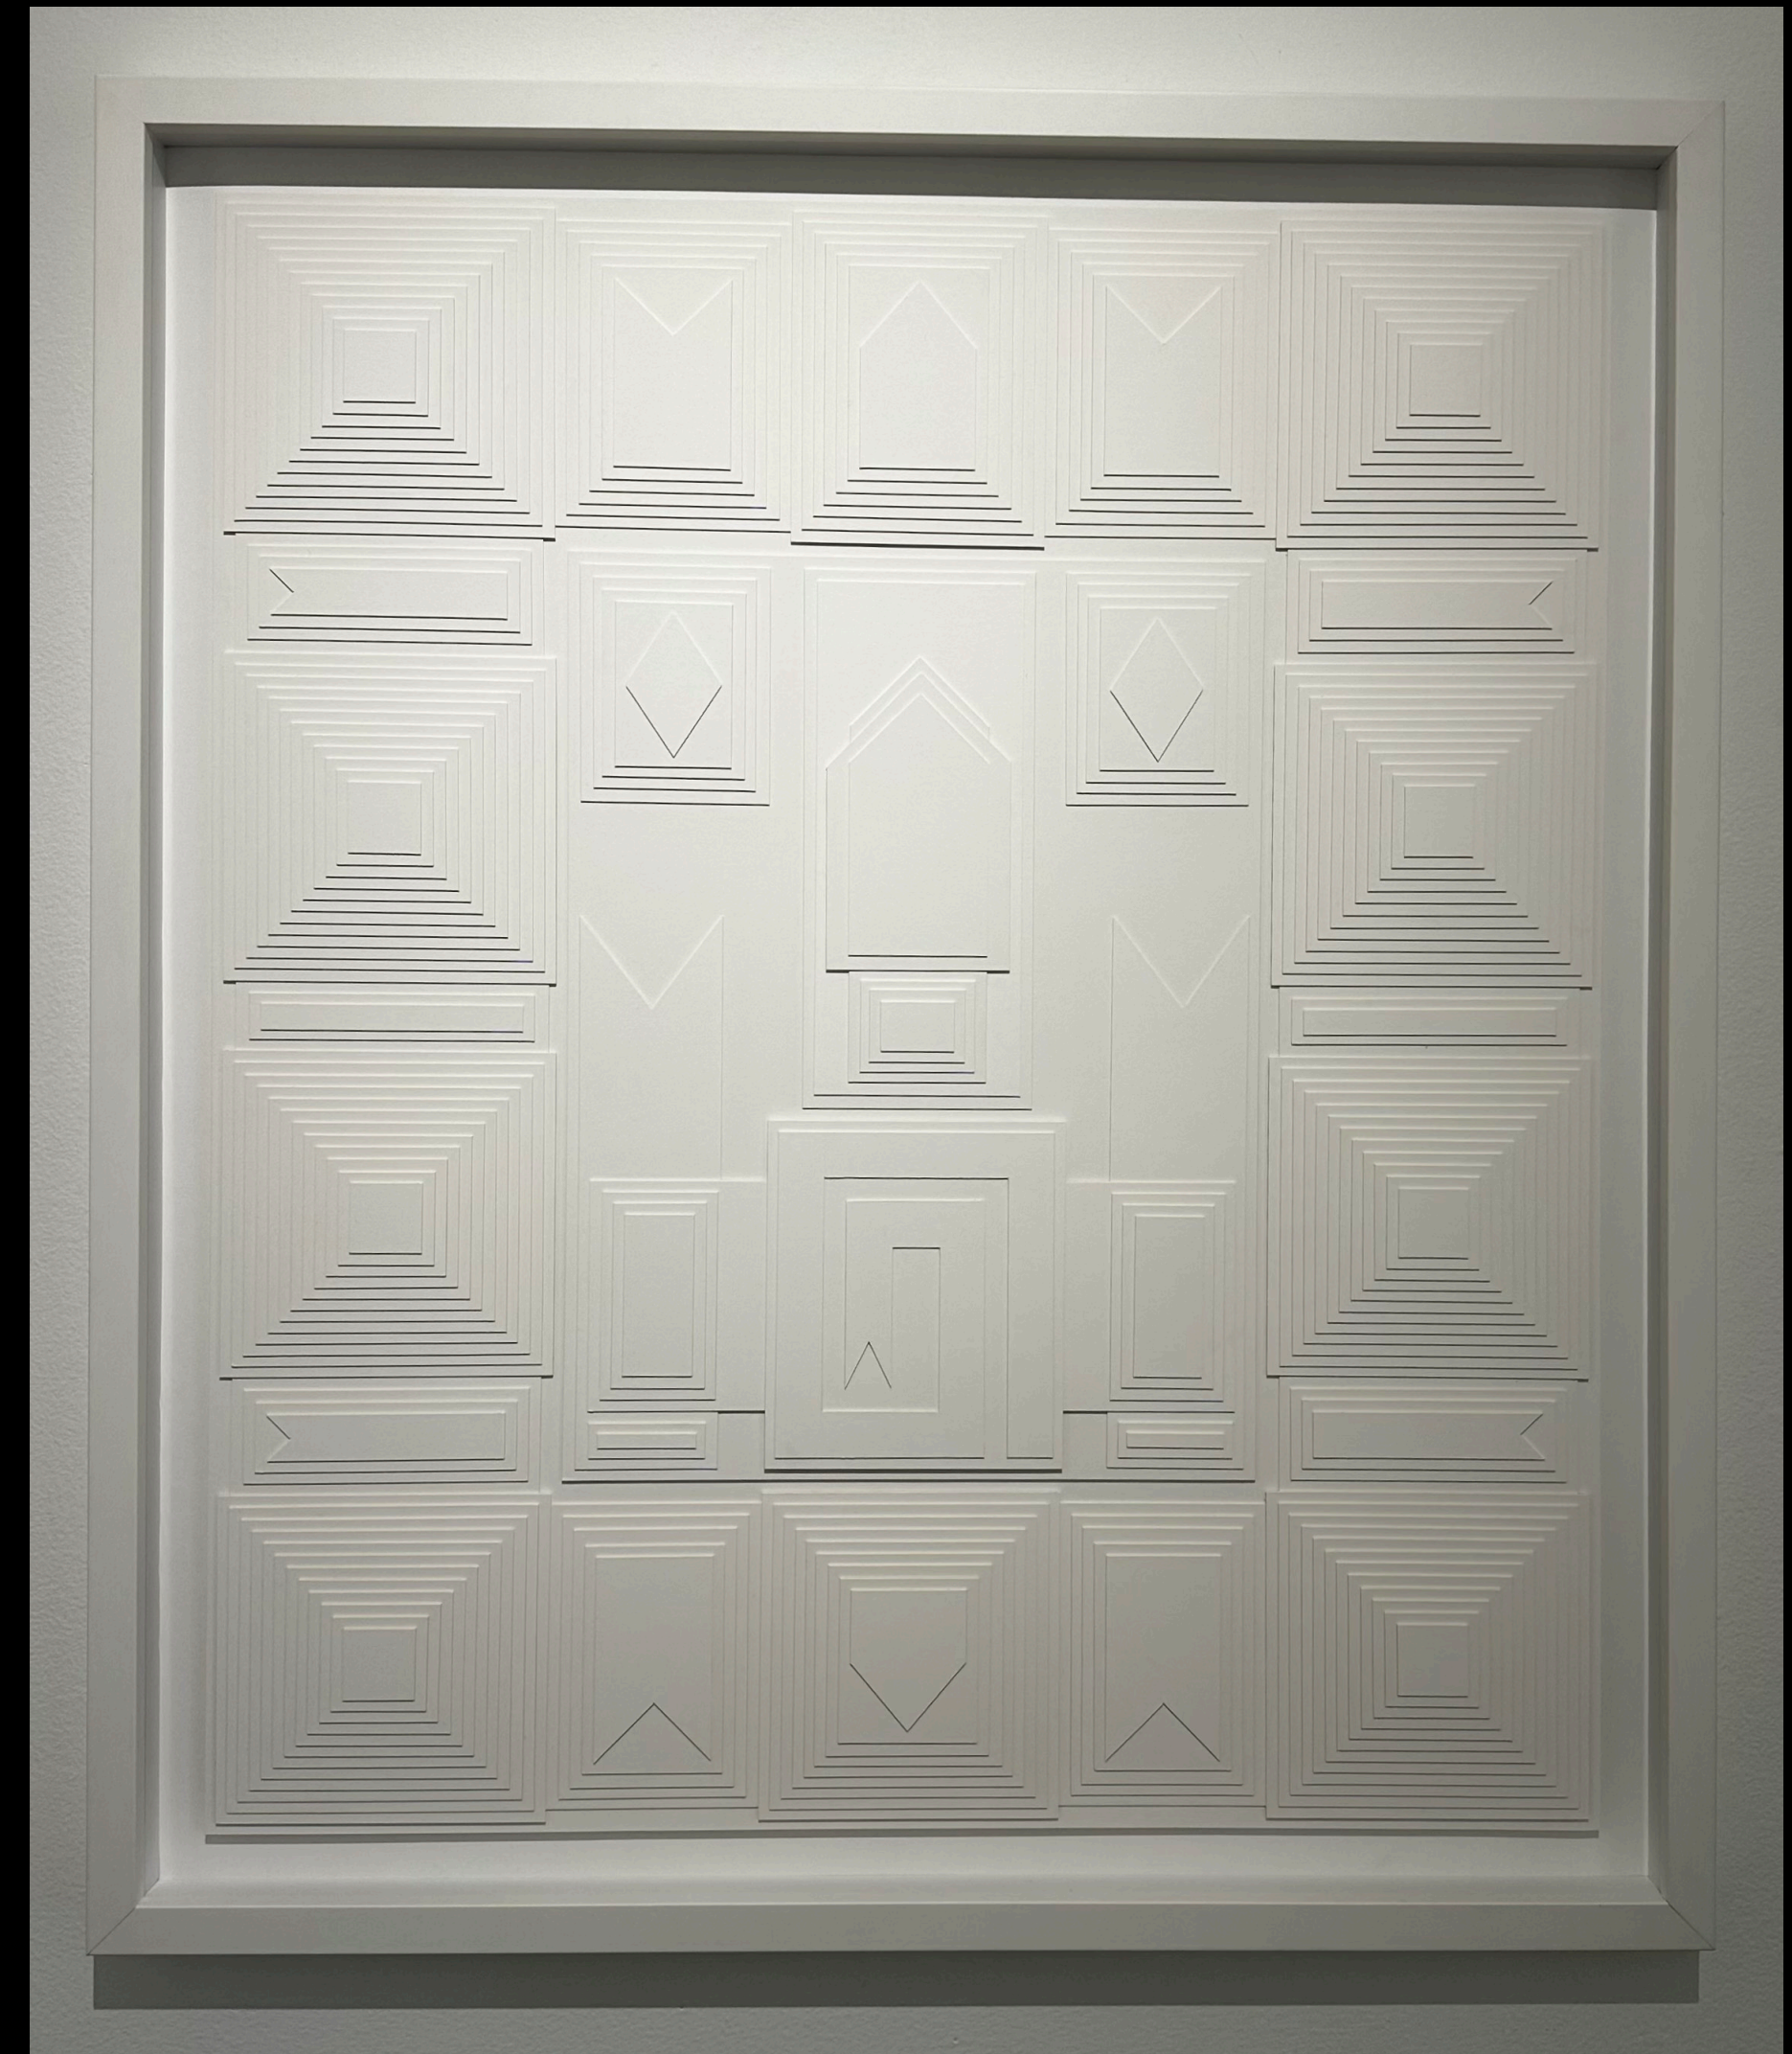

GALLERY

Decadence of Minimalism

|| Tasya van Ree ||

Tasya van Ree

THE ANCIENT FRAGMENT OF RESONANCE

Size: 30 X 39 inches (76.2 x 99.06 cm)

Media: Illustration board

Year: 2023

Price: \$ 9,800 SOLD

Tasya van Ree

SYMBOL OF PERMANENCE

Size: 30 X 35 inches (76.2 x 88.9 cm)

Media: Illustration board

Year: 2023

Price: \$ 9,800

Tasya van Ree

ELEMENTAL FABRIC

Size: 30 x 40 inches (76.2 x 101.6 cm)

Media: Illustration board

Year: 2023

Price: \$ 9,800

Tasya van Ree

MULTIPLICITY

Size: 45 X 45 inches (114.3 x 114.3 cm)

Media: Illustration board on wood panel

Year: 2023

Price: \$ 8,000 full installation

Price: \$ 9,00 for one square (SOLD; one)

Tasya van Ree

UNITS OF MEASUREMENT

Size: 30 X 30 inches (76.2 x 76.2 cm)

Media: Illustration board on wood panel