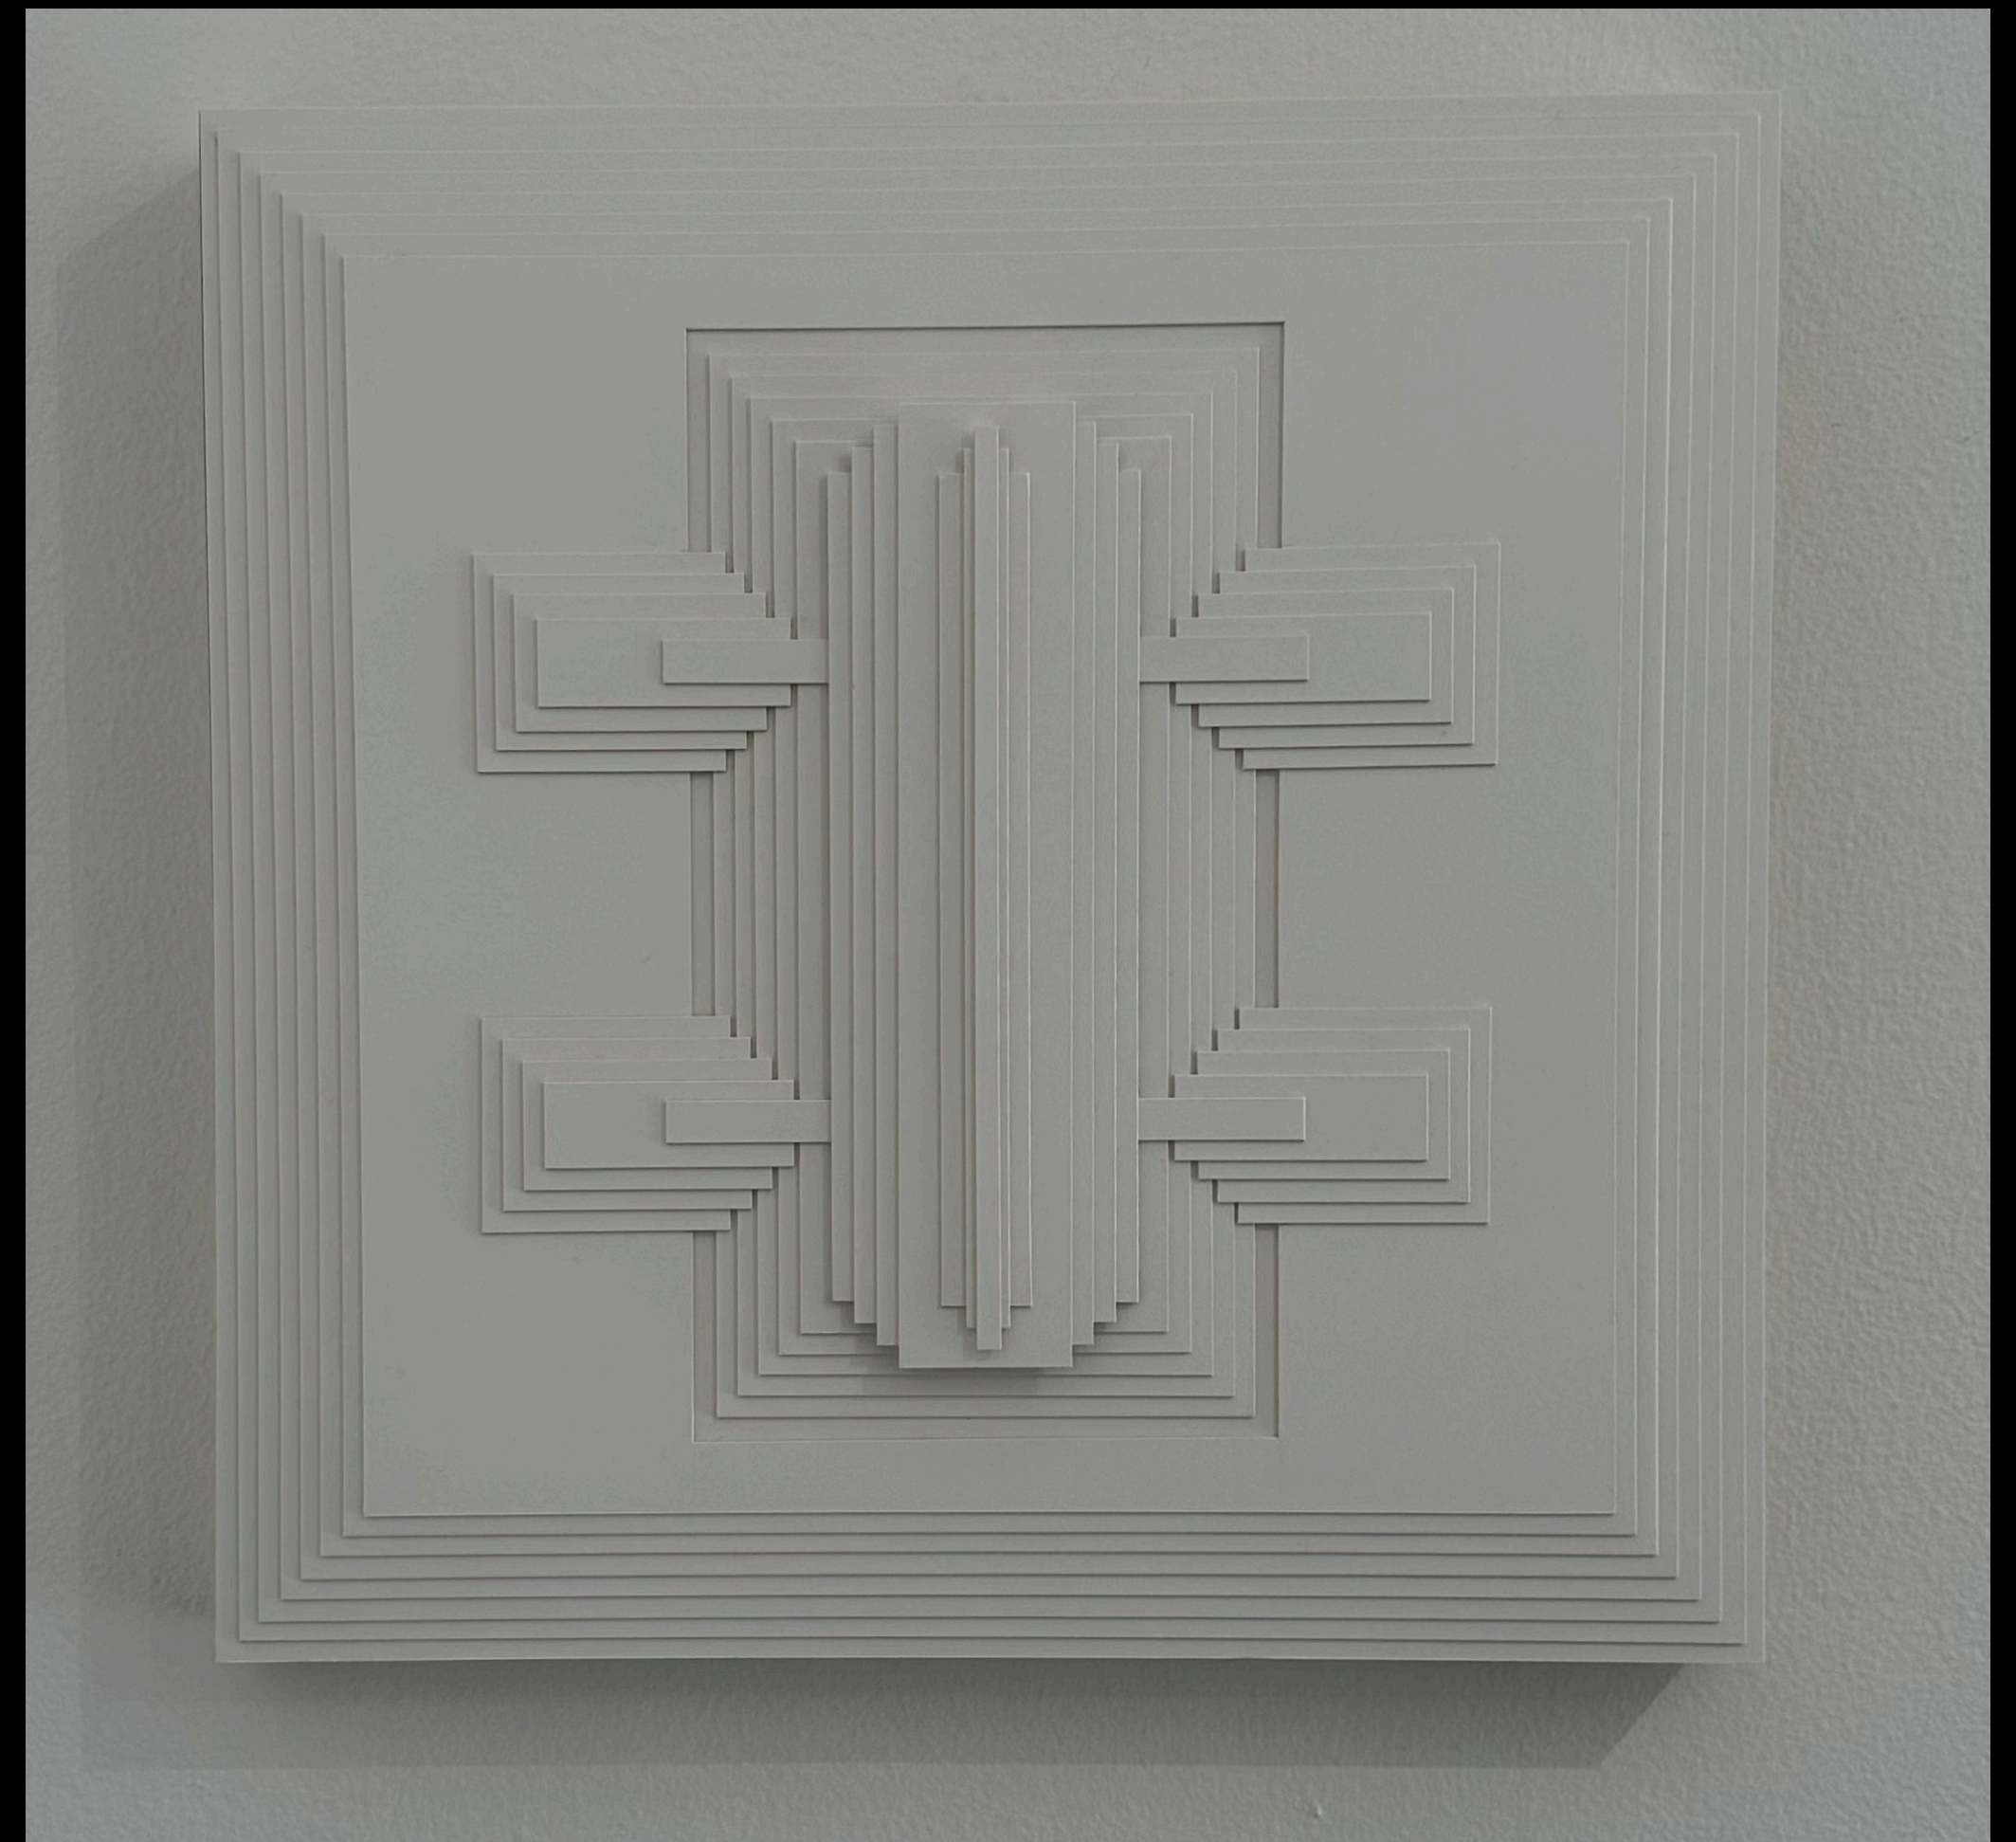

Tasya van Ree

INVISIBLE DISTANCE

Size: 16 x 16 inches (40.64 x 40.64 cm)

Media: Illustration board on wood panel

Year: 2023

Price: $ 4,000