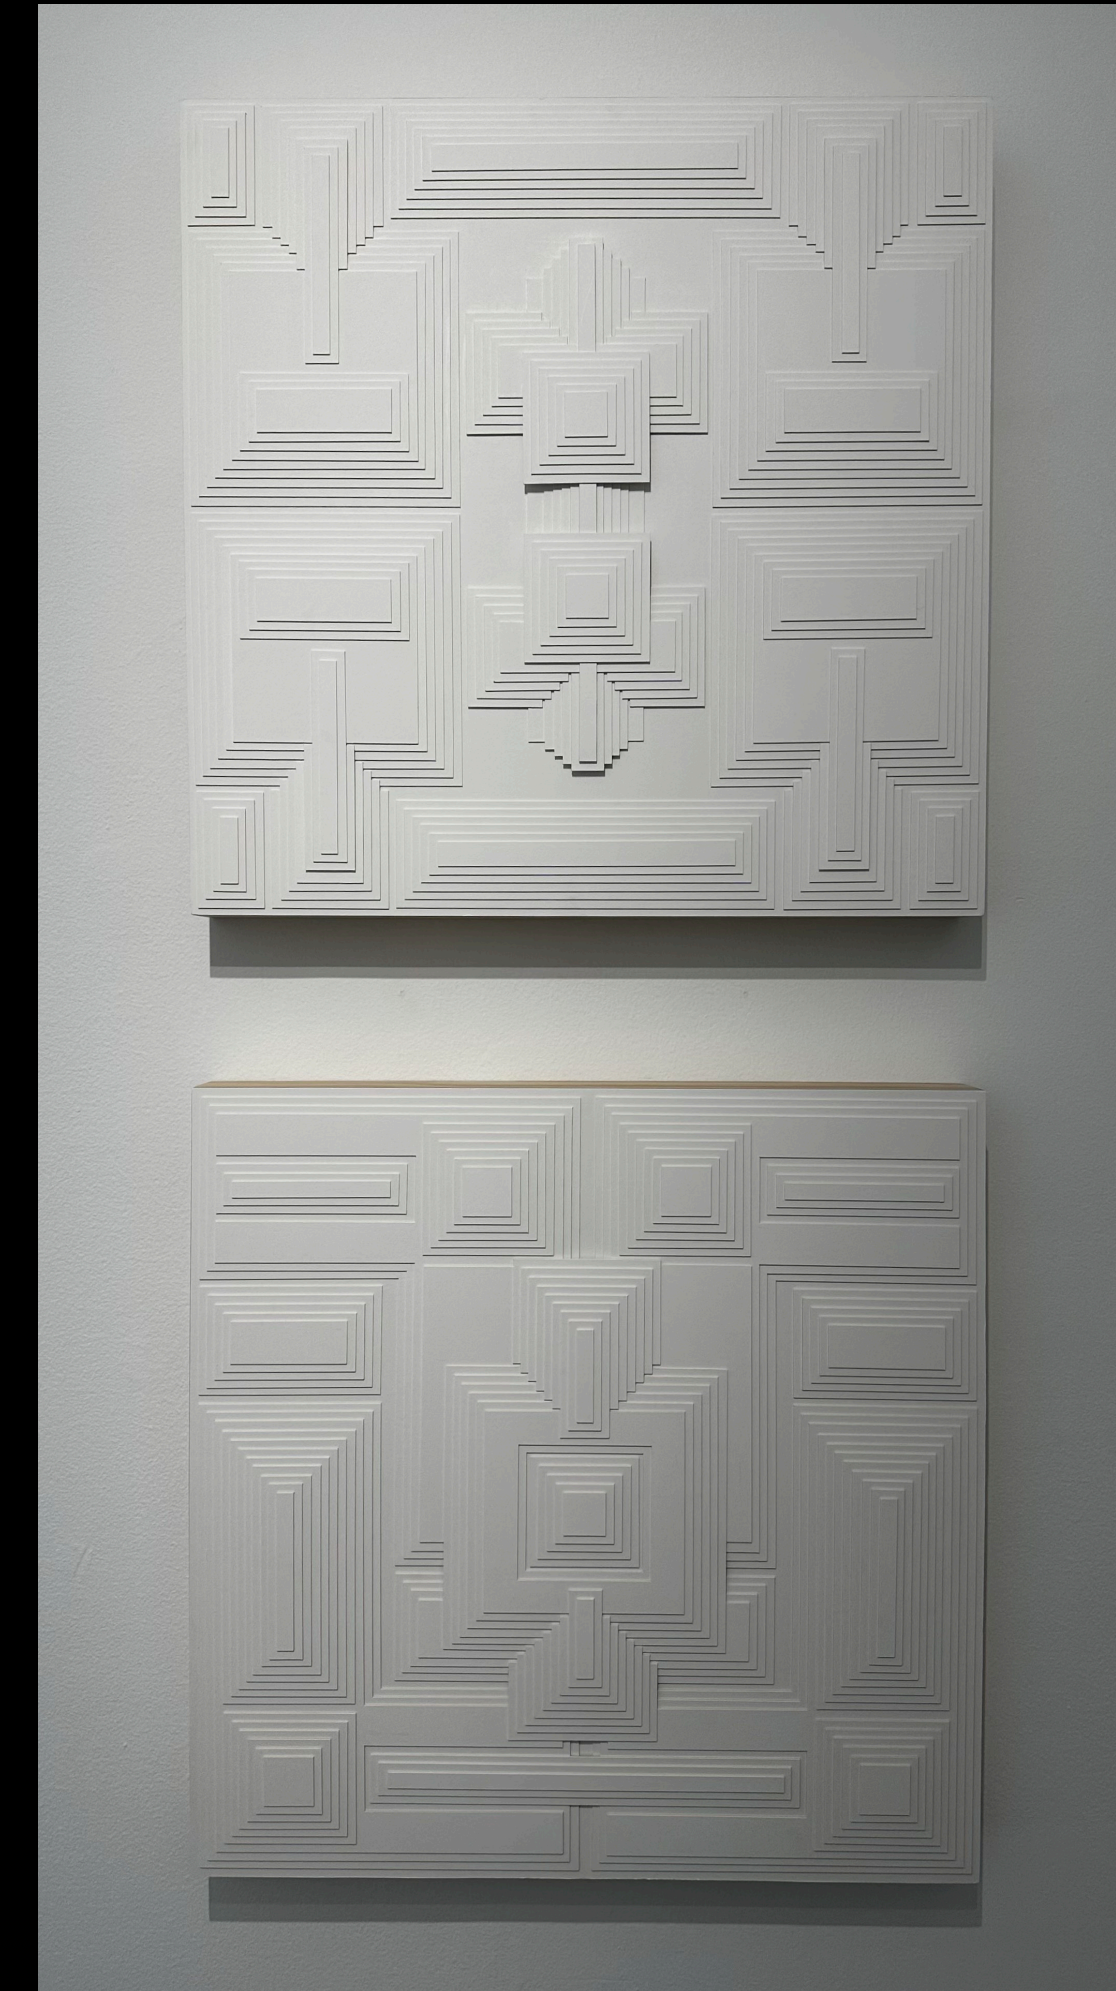

GALLERY

Decadence of Minimalism

|| Tasya van Ree ||

Tasya van Ree

THE ANCIENT FRAGMENT OF RESONANCE

Size: 30 X 39 inches (76.2 x 99.06 cm)

Media: Illustration board

Year: 2023

Price: \$ 9,800 SOLD

Tasya van Ree

SYMBOL OF PERMANENCE

Size: 30 X 35 inches (76.2 x 88.9 cm)

Media: Illustration board

Year: 2023

Price: \$ 9,800

Tasya van Ree

Year: 2023

Price: \$ 7,500 SOLD

Tasya van Ree

MERCURY

Size: 24 x 24 inches (60.96 x 60.96 cm)

Media: Illustration board on wood panel

Year: 2023

Price: \$ 6,000

THEORETICAL CONSTRUCT

Size: 24 x 24 inches (60.96 x 60.96 cm)

Media: Illustration board on wood panel

Year: 2023

Price: \$ 6,000

Tasya van Ree

STELLAR PARALLAX

Size: 48 X 48 inches (121.92 x 121.92 cm)