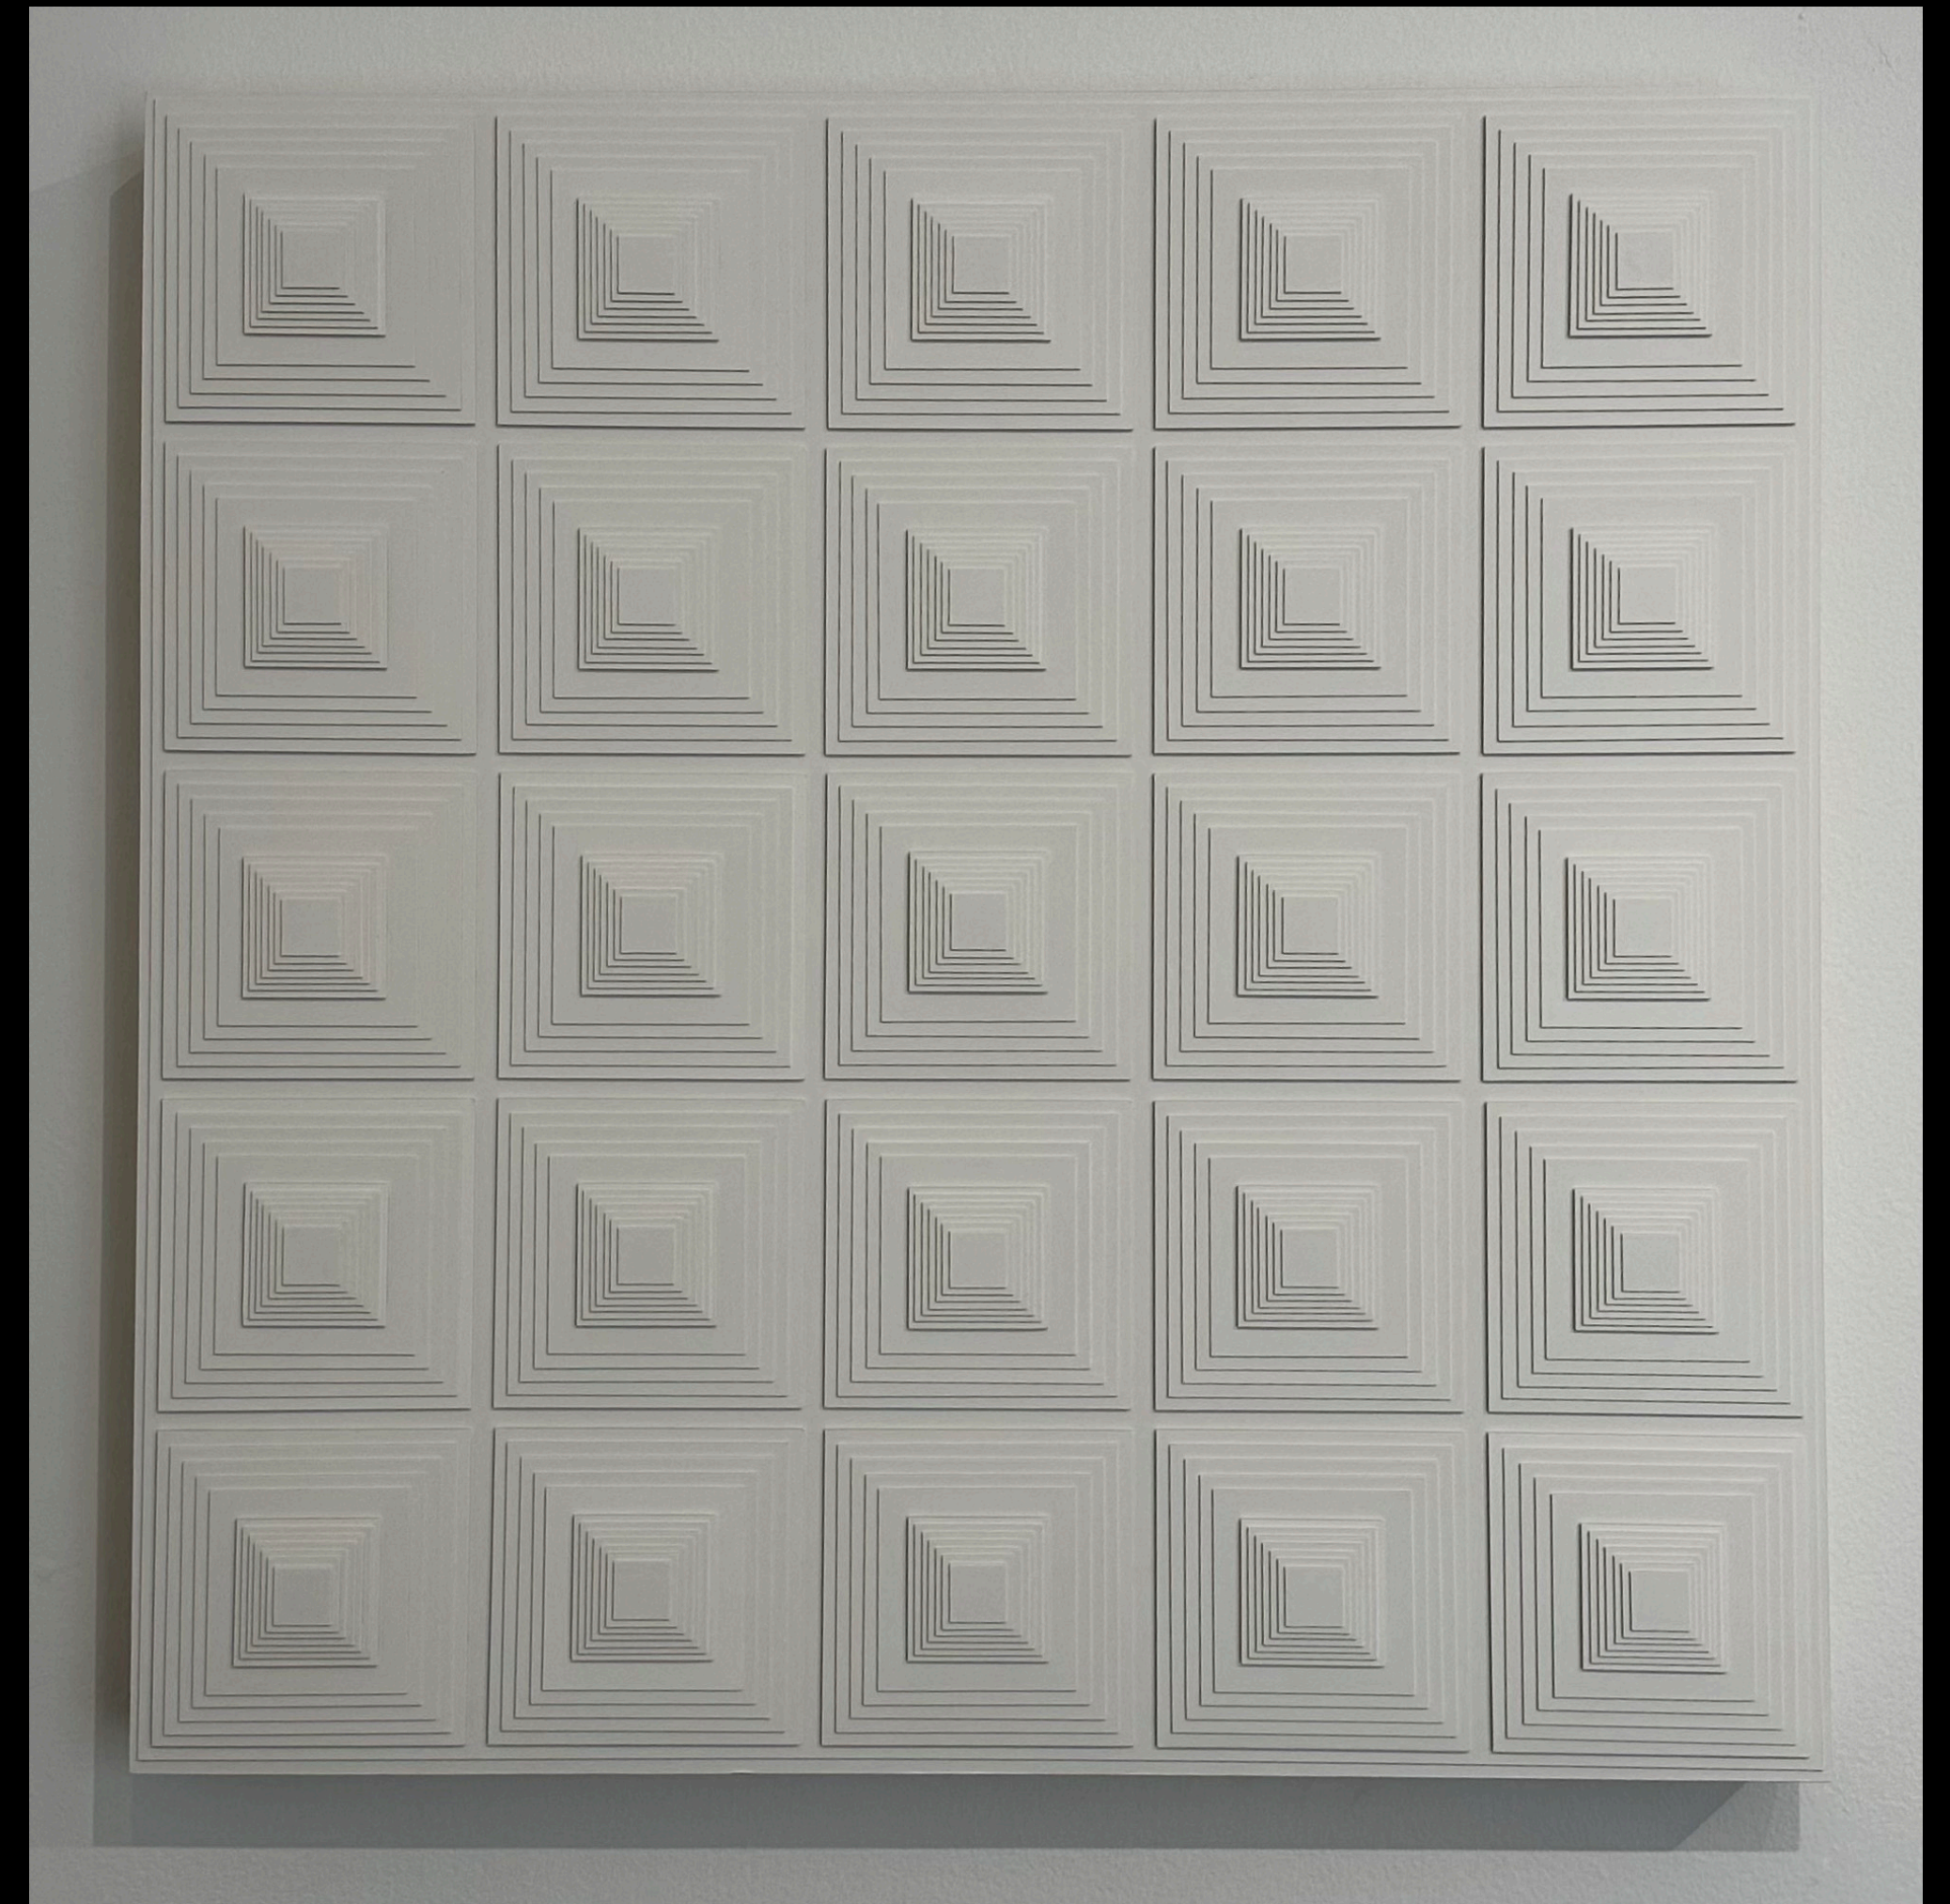

GALLERY

Decadence of Minimalism

|| Tasya van Ree ||

Tasya van Ree

THE ANCIENT FRAGMENT OF RESONANCE

Size: 30 X 39 inches (76.2 x 99.06 cm)

Media: Illustration board

Year: 2023

ELEMENTAL FABRIC

Size: 30 x 40 inches (76.2 x 101.6 cm)

Media: Illustration board

Year: 2023

Price: \$ 9,800

Tasya van Ree

MULTIPLICITY

Size: 45 X 45 inches (114.3 x 114.3 cm)

Media: Illustration board on wood panel

Year: 2023

Price: \$ 8,000 full installation

Price: \$ 9,00 for one square (SOLD; one)

Tasya van Ree

UNITS OF MEASUREMENT

Size: 30 X 30 inches (76.2 x 76.2 cm)

Media: Illustration board on wood panel

Year: 2023

Price: \$ 7,500 SOLD

Tasya van Ree

MERCURY

Size: 24 x 24 inches (60.96 x 60.96 cm)

Media: Illustration board on wood panel

Year: 2023

Price: \$ 6,000