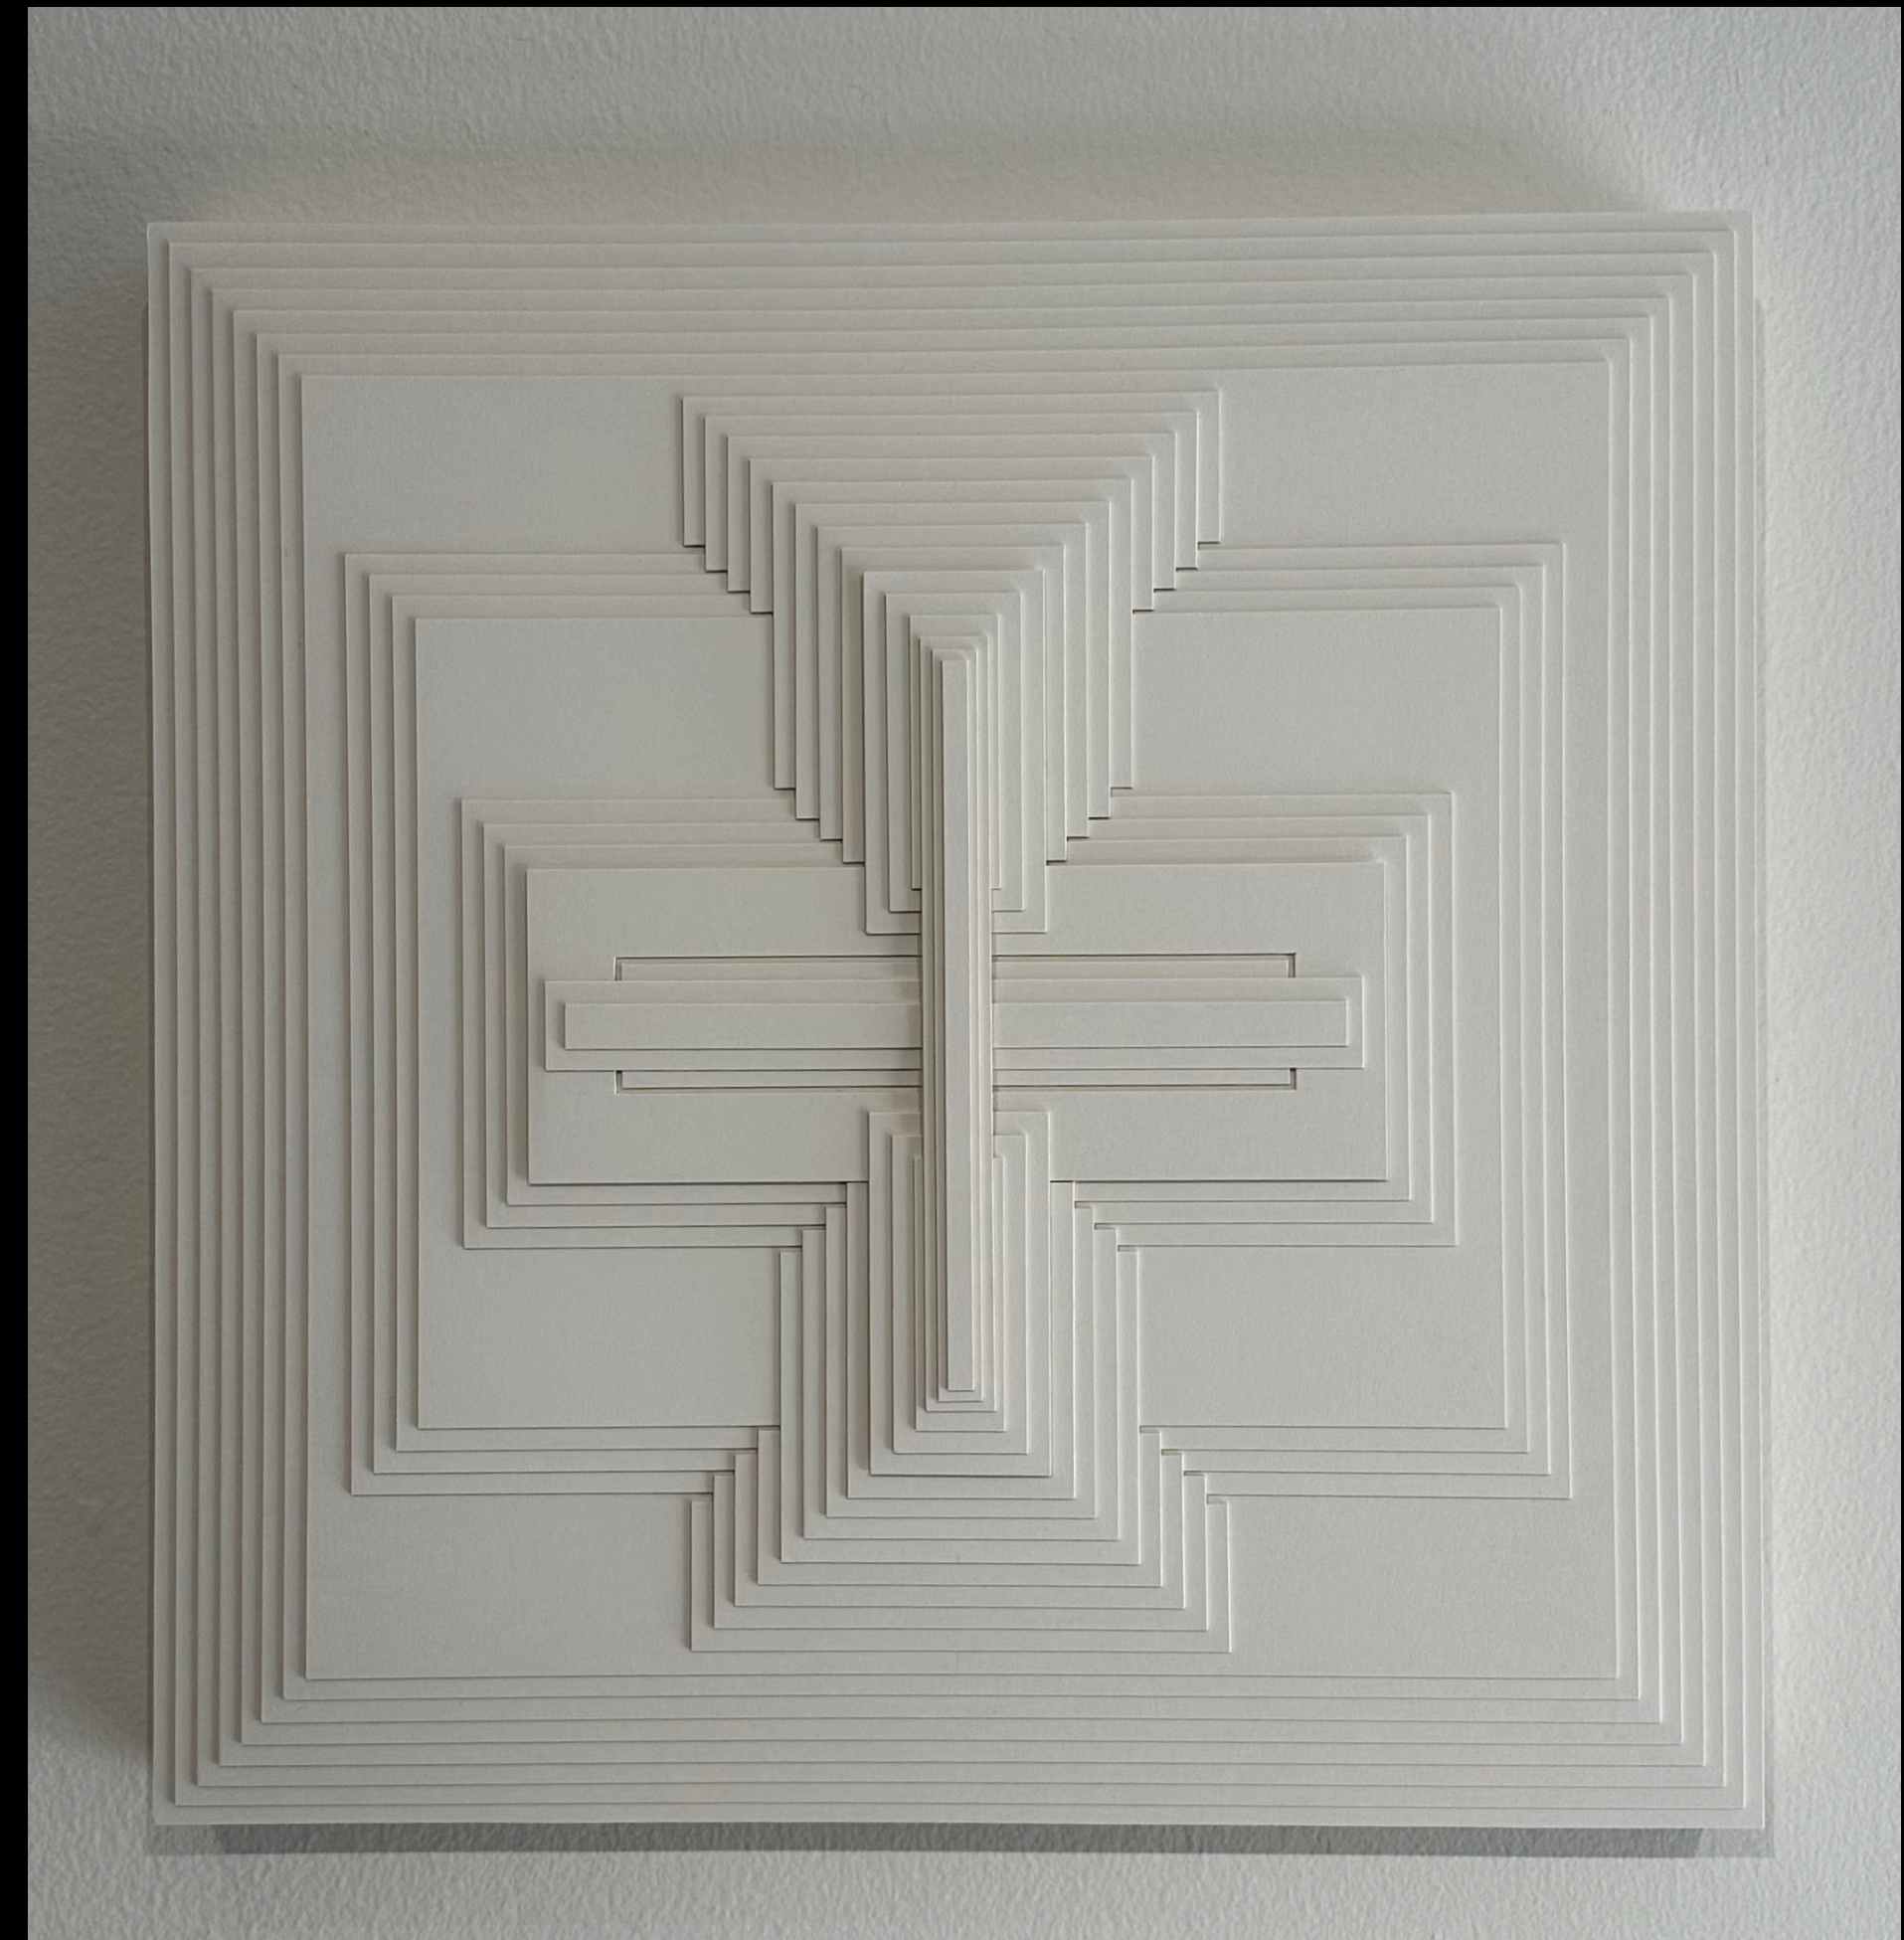

Tasya van Ree

FIRST LAW OF PHYSICAL PROPERTIES

Size: 15 X 15 inches (38.1 x 38.1 cm)

Media: Illustration board on wood panel

Price: 2023

$ 3,500 SOLD